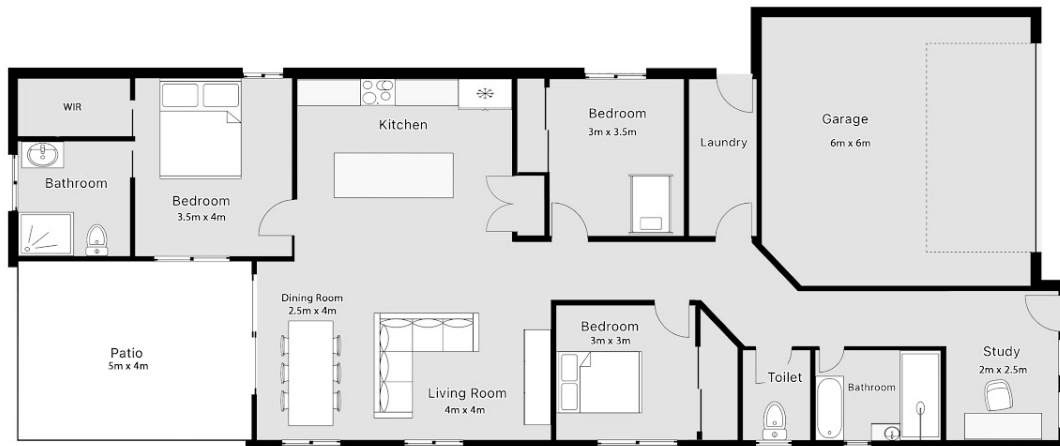

Potential rental income: \$550 - \$600 per week

Land size: 321m2
Currently owner occupied

HOME FEATURES:

- Spacious 321m² block
- Air-conditioning throughout the home
- Modern kitchen with ample bench space
- Open plan lounge/dining
- Study
- Master bedroom with WIR, & Ensuite
- 2 additional bedrooms with ceiling fans and BIR
- Large family bathroom with bath
- Separate toilet
- Separate Laundry

We give no guarantee, warranty or representation as to the accuracy and layout.

All enquiries must be directed to the agent, vendor or party representing this floor plan

3 Bed, 1 Study
2 Bath
2 Car
Land Size: 321m²

Disclaimer: Please note this floor plan is for marketing purposes and is to be used as a guide only. All dimensions are estimates only and may not be exact measurements.