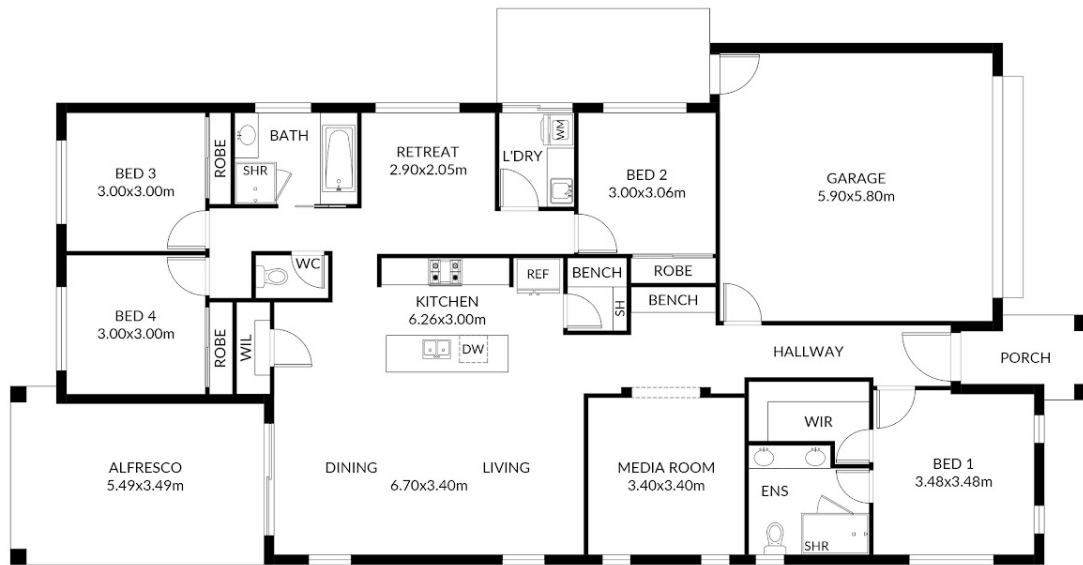

3 Hemlock Street Caboolture

These dimensions are approximate and for illustrative purposes only.

We give no guarantee, warranty or representation as to the accuracy and layout.

All enquiries must be directed to the agent, vendor or party representing this floor plan

4 Bed

2 Bath

2 Car

Total Floor Area: 224m²

Disclaimer: Please note this floor plan is for marketing purposes and is to be used as a guide only. All dimensions are estimates only and may not be exact measurements.