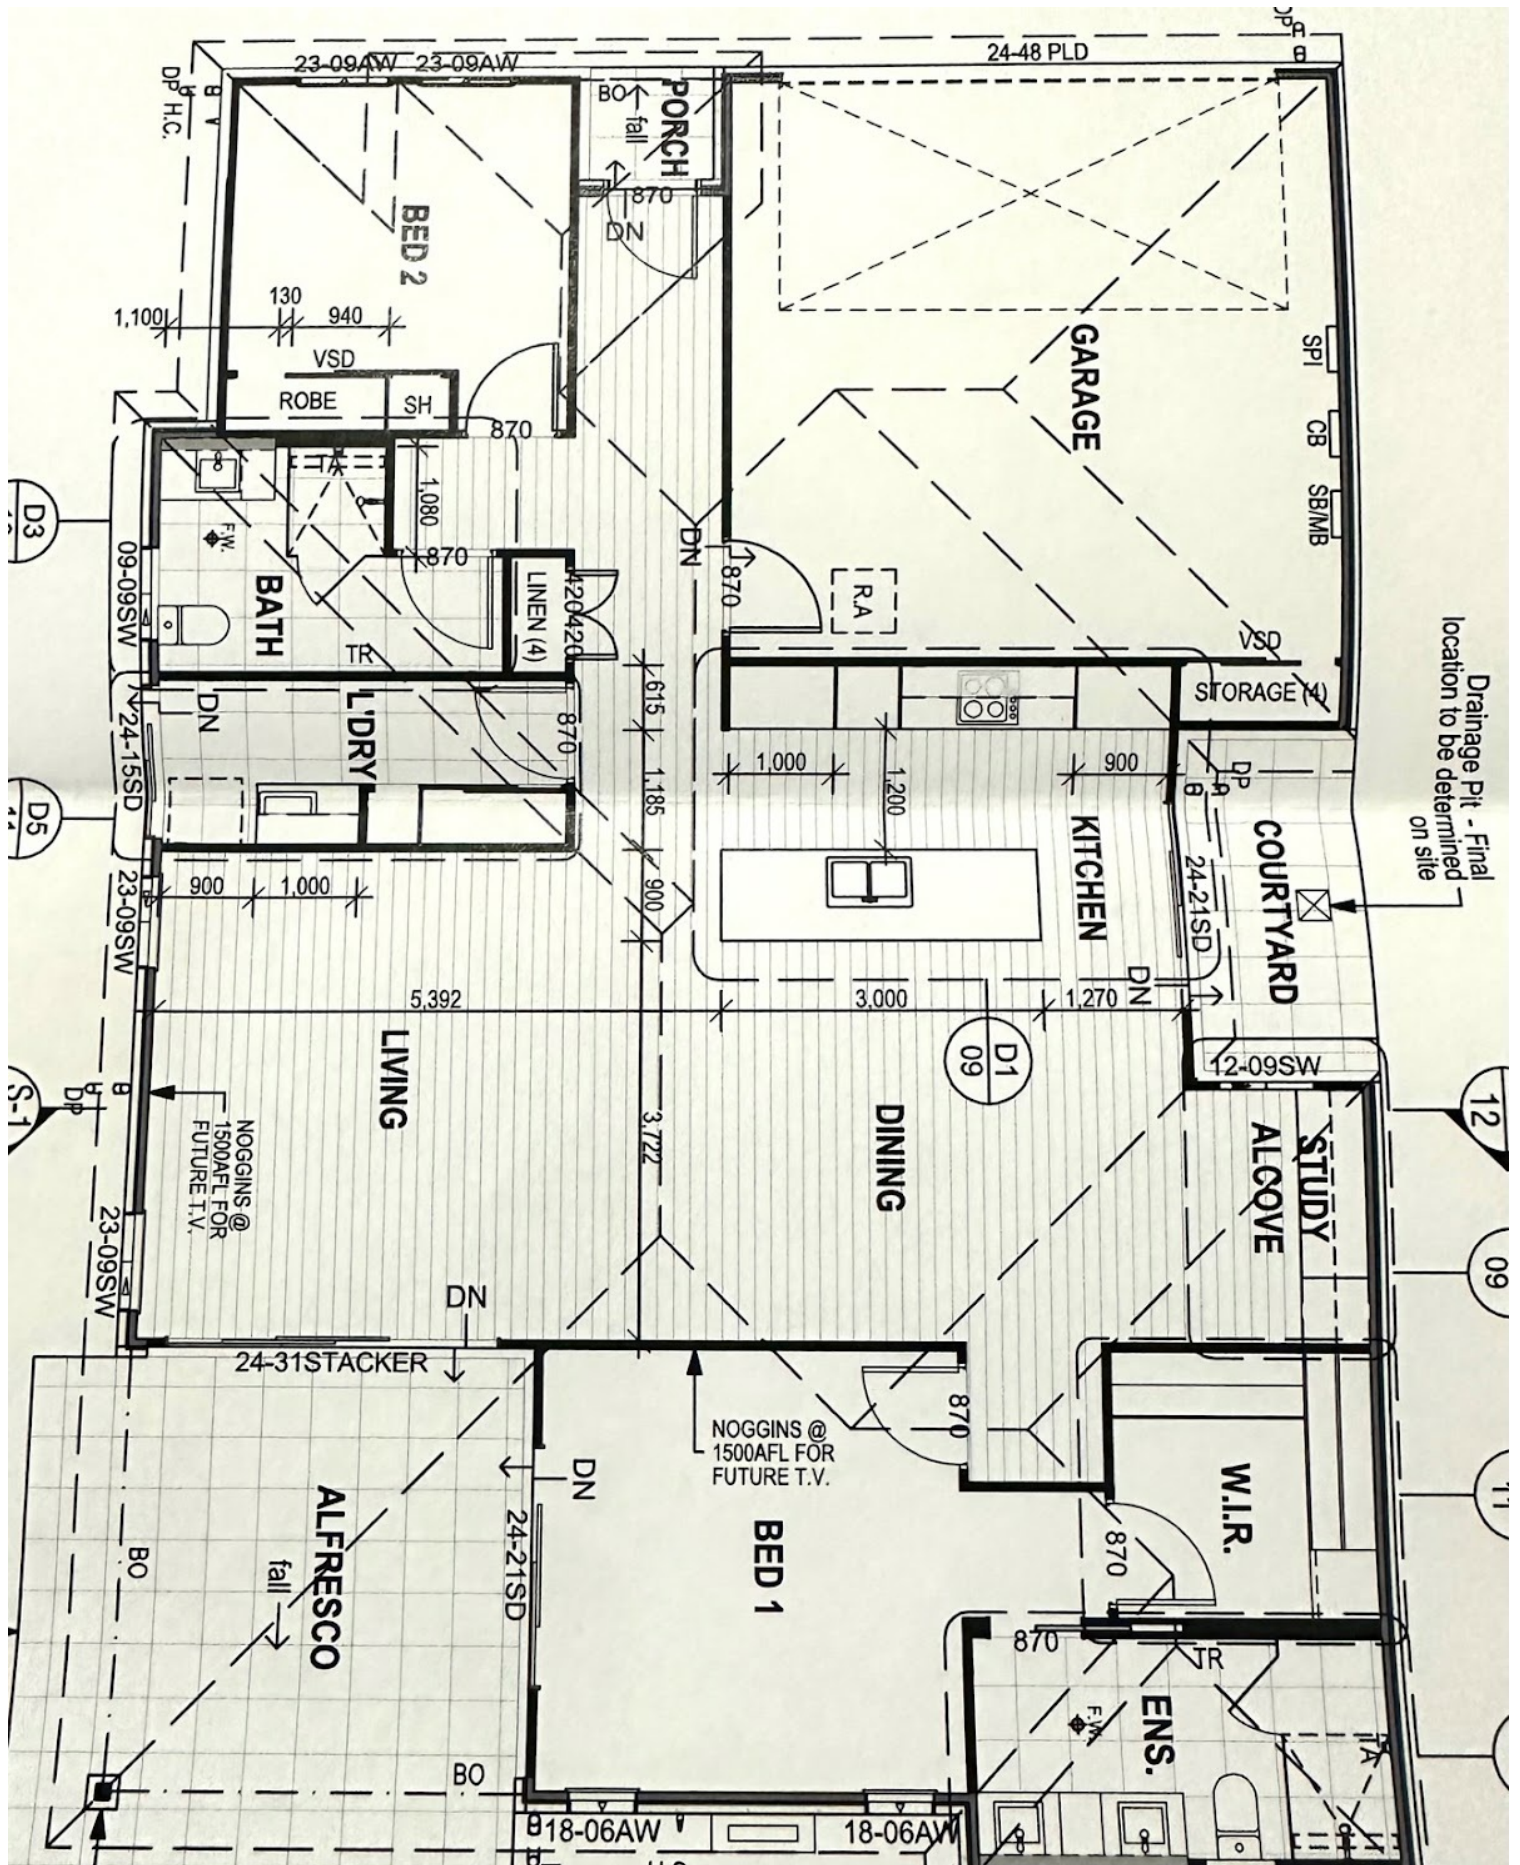

Escape to the main bedroom retreat, featuring a separate spacious walk in robe, ensuite, with direct access to the alfresco area with electric privacy blinds, your own private oasis.

Work from home with ease in the dedicated study alcove, tucked away off the dining room for maximum productivity and convenience.

OPEN FOR INSPECTION:  
N/A

**Michelle Rochow**  
**0402002245**  
michelle.rochow@atrealty.com.au  
[www.atrealty.com.au](http://www.atrealty.com.au)

Disclaimer: Please note this floor plan is for marketing purposes and is to be used as a guide only. All dimensions are estimates only and may not be exact measurements.