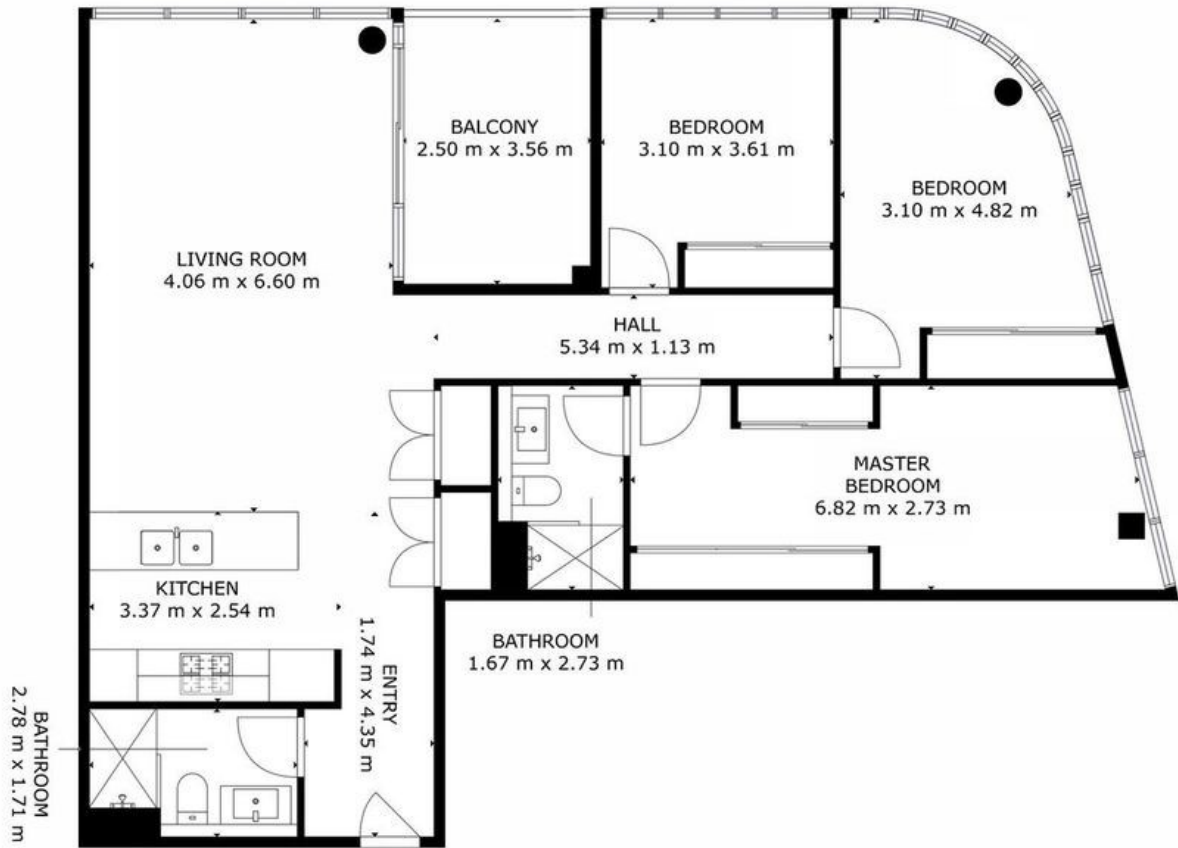

- Stunning views over Belconnen
- 24th floor position
- Spacious kitchen overlooking living area
- Kitchen with stone benchtops & SMEG appliances
- Split system heating & cooling
- 3 well sized bedrooms all with views
- All bedrooms with built in robes
- Master with walk through robe
- LED lighting throughout
- Modern colour scheme throughout
- Double glazed floor to ceiling windows
- 110m2 of living + 8m2 of balcony
- Community title \$430 approx. a quarter
- Body corporate & sinking fund \$1,814 approx. a quarter

3 BED | 2 BATH | 2 CAR

PRICE:
\$760,000

OPEN FOR INSPECTION:
N/A

Sarah Cooper
0478847993

sarah@thepropertyagents.com.au
thepropertyagents.com.au

Disclaimer: Please note this floor plan is for marketing purposes and is to be used as a guide only. All dimensions are estimates only and may not be exact measurements.