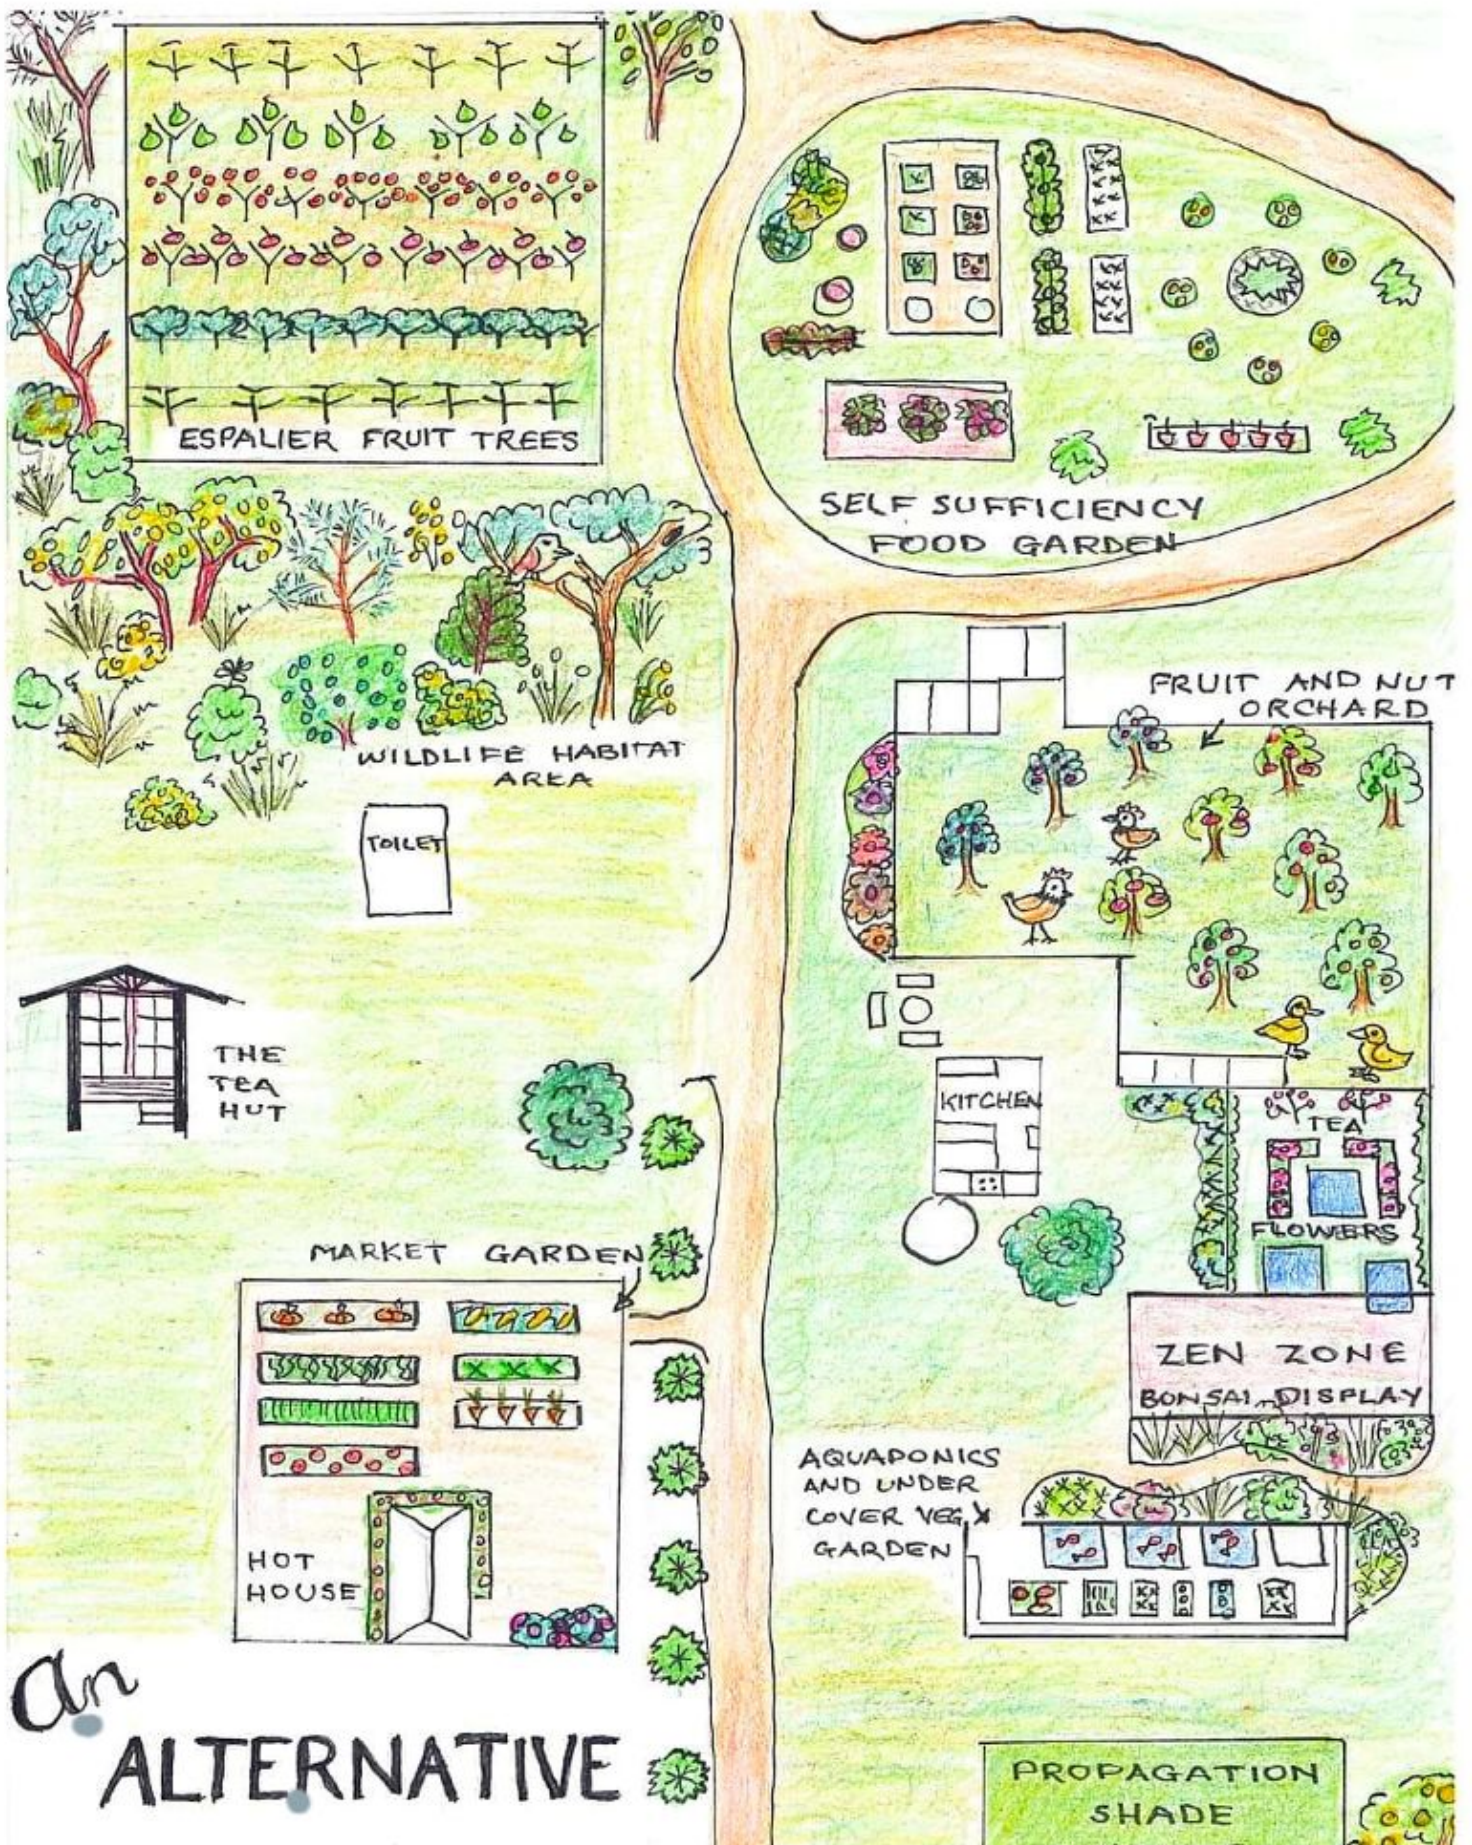

An
ALTERNATIVE

Disclaimer: Please note this floor plan is for marketing purposes and is to be used as a guide only. All dimensions are estimates only and may not be exact measurements.