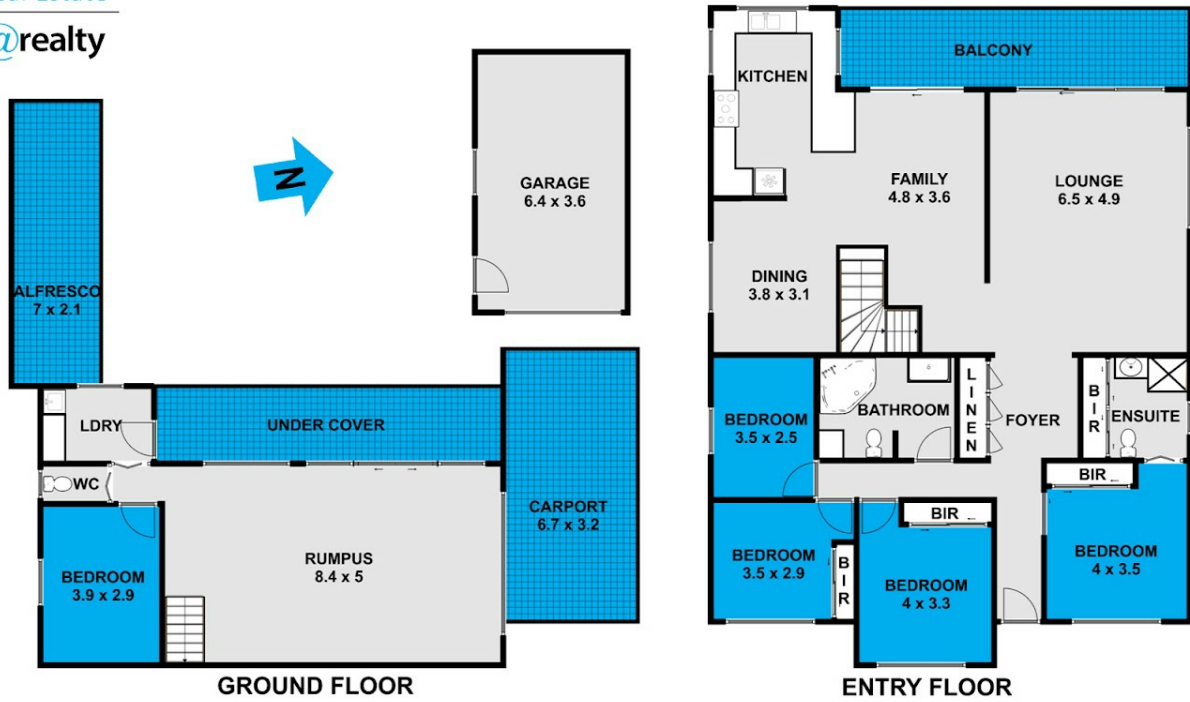

4 Bright Parade Dapto

Disclaimer: Please note this floor plan is for marketing purposes and is to be used as a guide only. All dimensions are estimates only and may not be exact measurements.