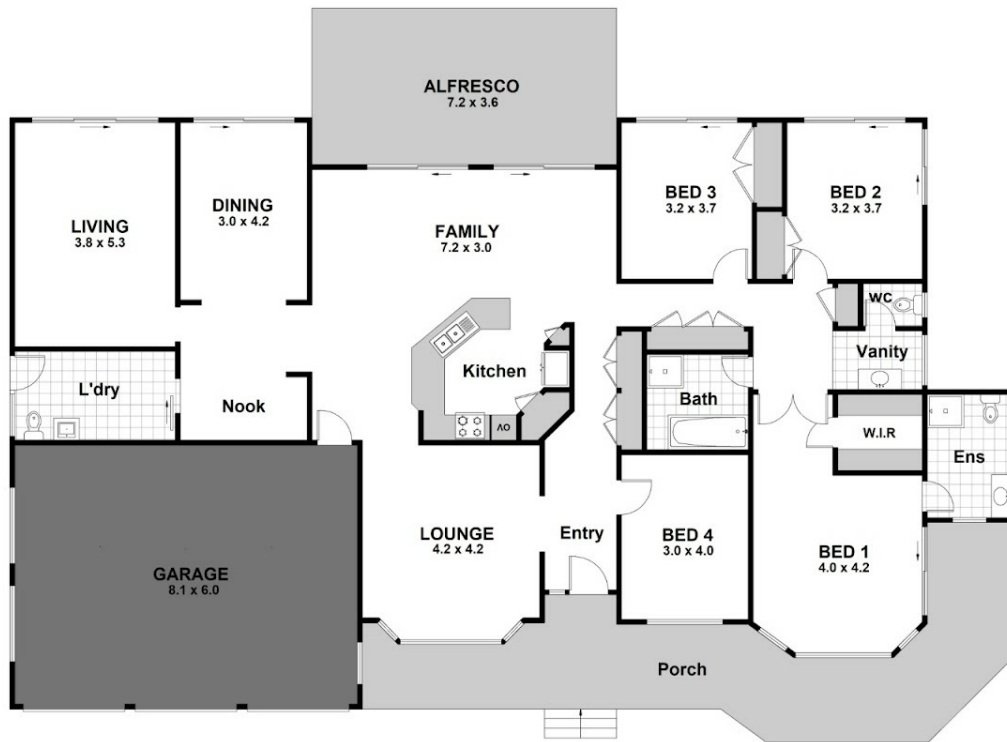

- @ Set on a generous 833 square-metre parcel of land
- @ A family home that offers plenty of outdoor space for entertaining
- @ Enjoy a morning coffee or evening drinks on the sun-drenched patio
- @ Inside, this home is as impressive as it is on the outside, with open plan living and dining
- @ Sun drenched living rooms give a light, bright, and airy feel, fantastic for entertaining
- @ Three living spaces create the perfect place to relax and wind down, individually, or together
- @ A solid and functional kitchen with plenty of bench space is the centrepiece of the home
- @ An additional rumpus room and/or study offers even more options for the whole family
- @ The Master suite boasts a large walk-in robe, en-suite, plus private verandah access
- @ This 316sqm home will suit the largest of families with storage space galore
- @ The perfect opportunity for those seeking a fantastic, private, and family-friendly property.

Don't miss out - enquire today! Call Glenn right now on 0408 120866.

**4 BED | 2 BATH | 3 CAR**

**PRICE:**  
**\$812,000**

**OPEN FOR INSPECTION:**  
**N/A**

**Glenn Wright**  
**0408120866**  
glenn.wright@atrealty.com.au  
Wright Way Realty

### 3 Durnford Place, ST GEORGES BASIN

Scale is in Metres & indicative only & dimensions are only approximate.  
 The information contained & gathered herein is we believe from sources to be reliable.  
 We can not guarantee it's accuracy & persons should rely on their own enquiries.

WRIGHT WAY  
 realty  
 @realty

Disclaimer: Please note this floor plan is for marketing purposes and is to be used as a guide only. All dimensions are estimates only and may not be exact measurements.