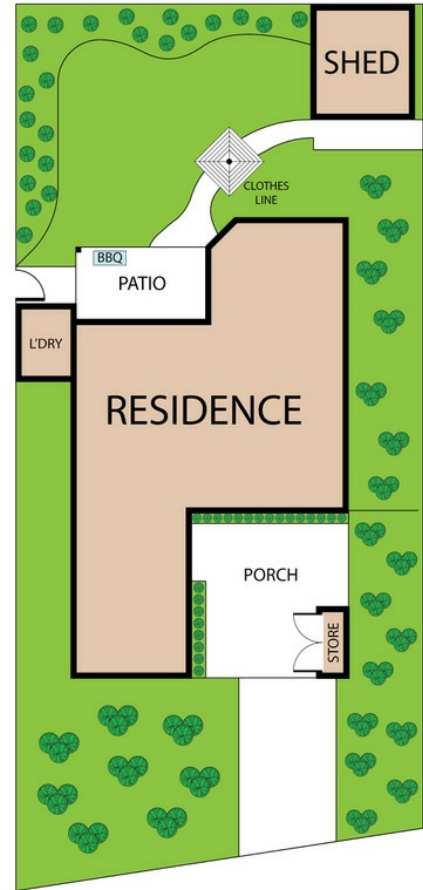

37 Hassett Street, Leongatha 3953

TOTAL APPROX. FLOOR AREA 160 SQ.M

Disclaimer: Please note this floor plan is for marketing purposes and is to be used as a guide only. All dimensions are estimates only and may not be exact measurements.