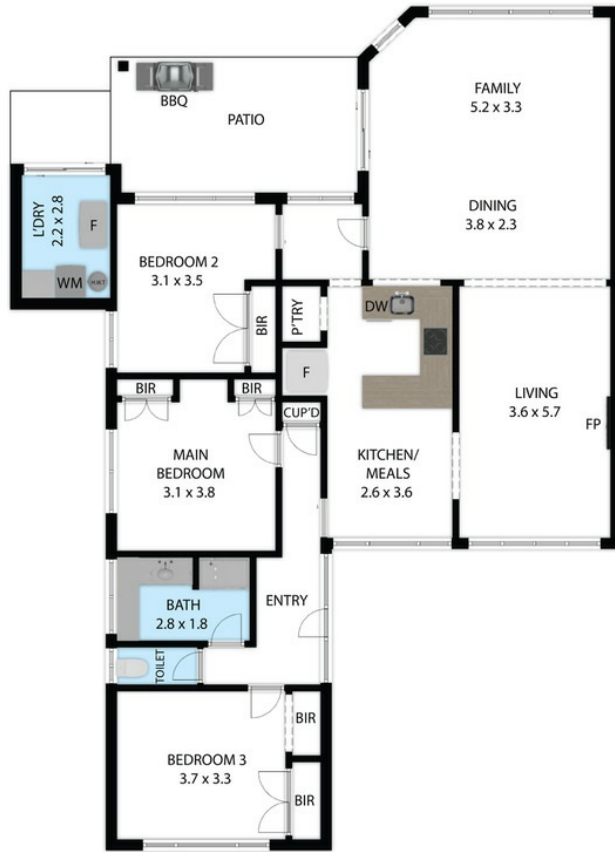

37 Hassett Street, Leongatha 3953

TOTAL APPROX. FLOOR AREA 160 SQ.M

Disclaimer: Please note this floor plan is for marketing purposes and is to be used as a guide only. All dimensions are estimates only and may not be exact measurements.