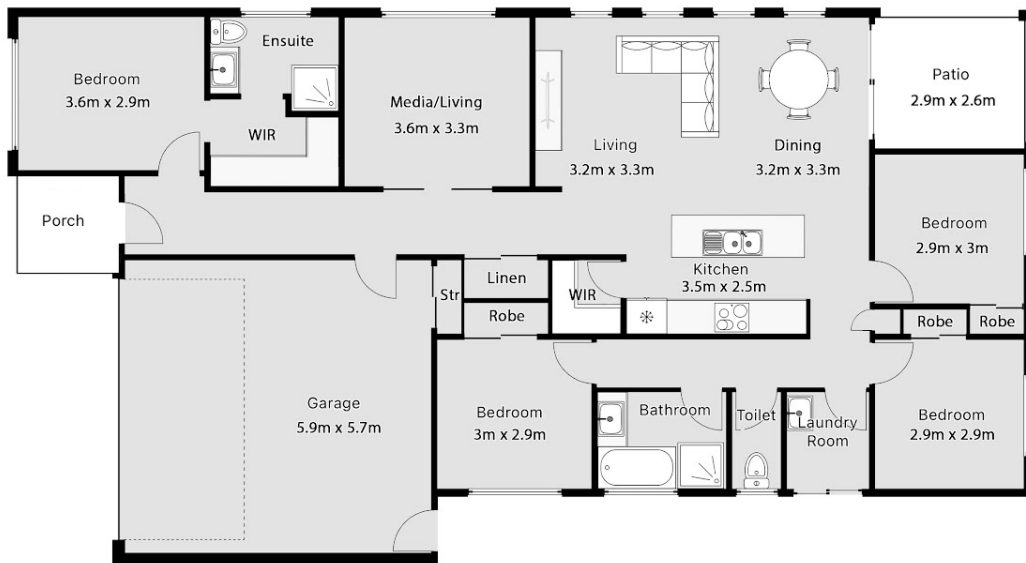

Potential rental income: \$600 - \$650 per week

LAND: 450m²
BUILT IN 2022

HOME FEATURES:

- Master bedroom with WIR & Ensuite
- 3 additional bedrooms with ceiling fans & BIR
- Modern kitchen with electric cooktop and dishwasher
- Open plan lounge/dining
- Large family bathroom
- Media room
- Air conditioning in every room
- Security screens

4 BED | 2 BATH | 2 CAR

PRICE:
\$742,500

OPEN FOR INSPECTION:
N/A

Mitchell Younger
0488458887
mitchell.younger@atrealty.com.au
www.atrealty.com.au

24 Georgia Street Caboolture South

These dimensions are approximate and for illustrative purposes only.

We give no guarantee, warranty or representation as to the accuracy and layout.

All enquiries must be directed to the agent, vendor or party representing this floor plan

4 Bed/2 Living
 2 Bath
 2 Car
 Floor Area: 186m²

Disclaimer: Please note this floor plan is for marketing purposes and is to be used as a guide only. All dimensions are estimates only and may not be exact measurements.