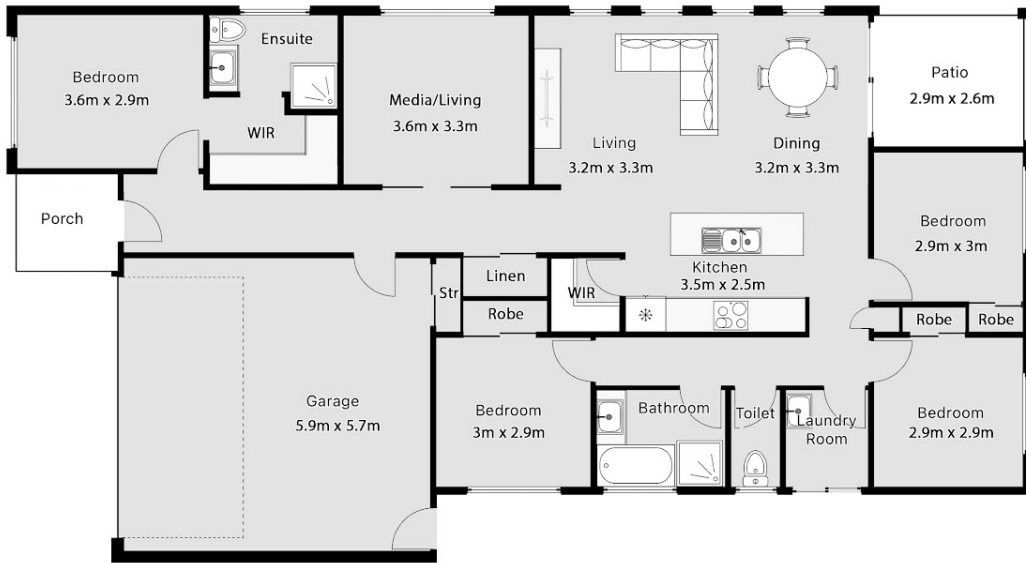

Potential rental income: \$600 - \$650 per week

LAND: 450m²
BUILT IN 2022

HOME FEATURES:

- Master bedroom with WIR & Ensuite
- 3 additional bedrooms with ceiling fans & BIR
- Modern kitchen with electric cooktop and dishwasher
- Open plan lounge/dining
- Large family bathroom
- Media room
- Air conditioning in every room
- Security screens

4 BED | 2 BATH | 2 CAR

PRICE:
\$742,500

OPEN FOR INSPECTION:
N/A

Mitchell Younger
0488458887
mitchell.younger@atrealty.com.au
www.atrealty.com.au

24 Georgia Street Caboolture South

These dimensions are approximate and for illustrative purposes only.

We give no guarantee, warranty or representation as to the accuracy and layout.

All enquiries must be directed to the agent, vendor or party representing this floor plan

4 Bed/2 Living
 2 Bath
 2 Car
 Floor Area: 186m²

Disclaimer: Please note this floor plan is for marketing purposes and is to be used as a guide only. All dimensions are estimates only and may not be exact measurements.