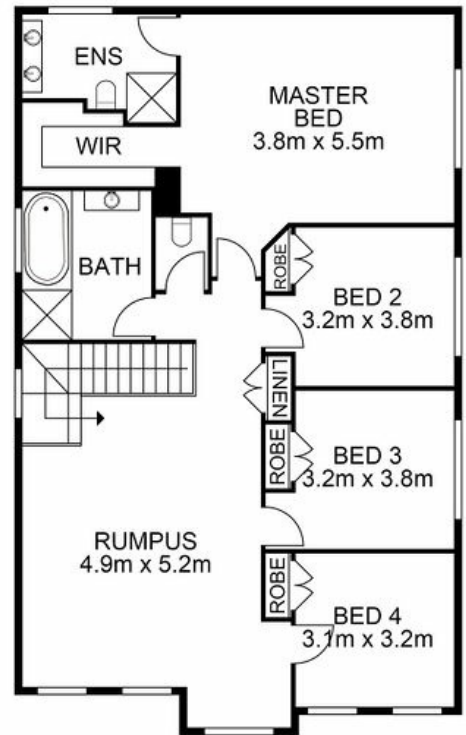

UPPER LEVEL

AGENCY

Disclaimer: Please note this floor plan is for marketing purposes and is to be used as a guide only. All dimensions are estimates only and may not be exact measurements.

147 Kellerman Drive, Saint Helens Park

Huss Al Salemi • All measurements are approximate • Drawn for marketing purposes only

0411699419

huss@atrealty.com.au

www.agencycentral.com.au