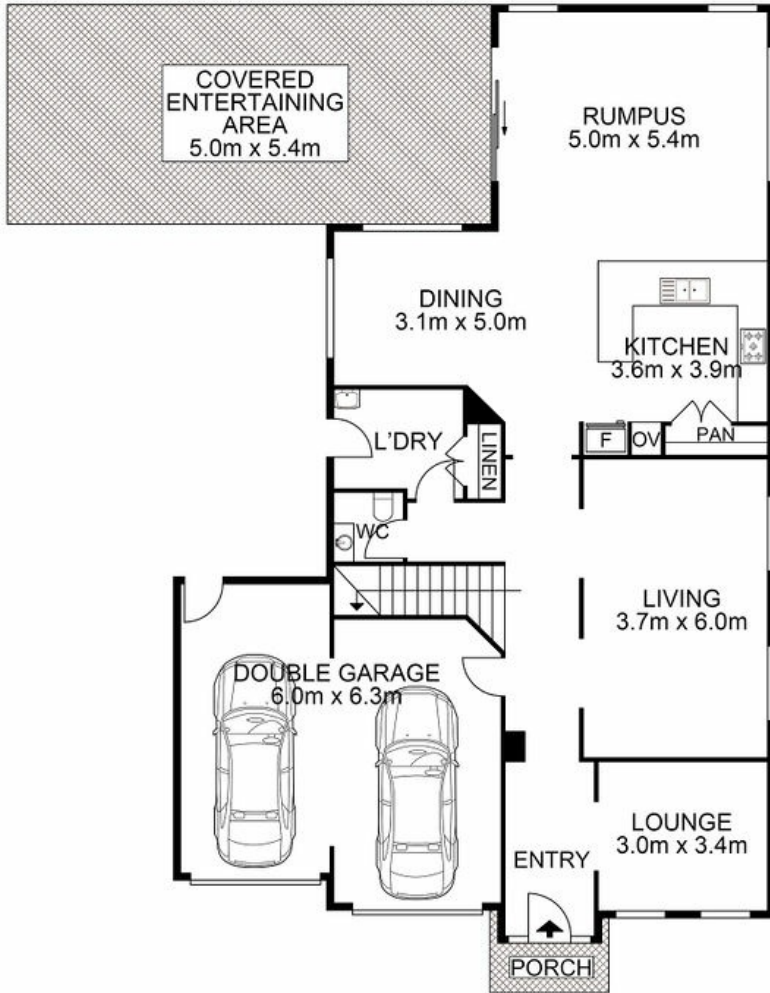

SHED

ENTRY LEVEL