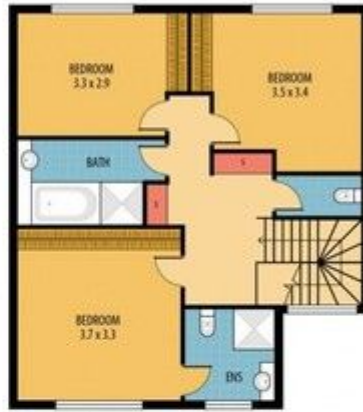

UPPER LEVEL

35/15-27 Bailey Toad, Deception Bay

Disclaimer: Please note this floor plan is for marketing purposes and is to be used as a guide only. All dimensions are estimates only and may not be exact measurements.