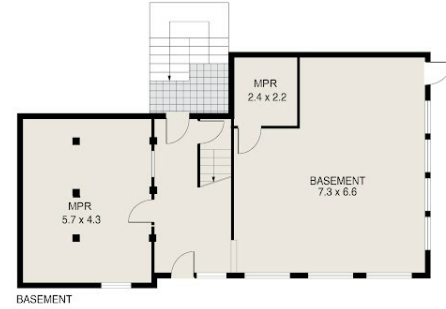

With a northerly aspect to the living rooms, this property has catered for a large extended family over many years, and has a self-contained flat adjoined to the rear. With five bedrooms throughout, 3 bathrooms and a double carport to the side, large rumpus room with sink, open plan kitchen with meals, family, and formal dining room, large lounge room to the front and enormous, covered entertaining porch, you will celebrate the plethora of space and choice available to you to explore and enjoy in this property.

Early Offers Considered.

Auction Onsite Sat 19 Oct at 12 Noon - SOLD PRIOR TO AUCTION - PRICE UNDISCLOSED

Features:

- Large family home
- 1053m² block perfect Yarralumla location
- Close to Yarralumla shops, Parliamentary Triangle, Royal Canberra Golf Course, Deakin shops, Canberra City, public transport
- North orientation to the kitchen and living rooms, large rumpus with sink and large lounge room
- Rear self-contained flat (Separately metered for electricity)
- 5 bedroom, 3 bathrooms
- 4 x Air Conditioning Wall Units
- Ducted gas floor heating to the front part of the house

www.thepropertyagents.com.au

Disclaimer: Please note this floor plan is for marketing purposes and is to be used as a guide only. All dimensions are estimates only and may not be exact measurements.