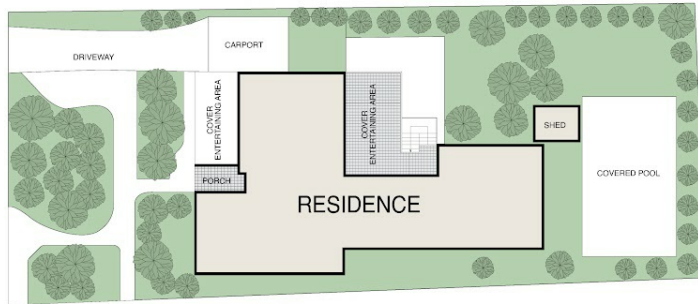

With a northerly aspect to the living rooms, this property has catered for a large extended family over many years, and has a self-contained flat adjoined to the rear. With five bedrooms throughout, 3 bathrooms and a double carport to the side, large rumpus room with sink, open plan kitchen with meals, family, and formal dining room, large lounge room to the front and enormous, covered entertaining porch, you will celebrate the plethora of space and choice available to you to explore and enjoy in this property.

Early Offers Considered.

Auction Onsite Sat 19 Oct at 12 Noon - SOLD PRIOR TO AUCTION - PRICE UNDISCLOSED

Features:

- Large family home
- 1053m² block perfect Yarralumla location
- Close to Yarralumla shops, Parliamentary Triangle, Royal Canberra Golf Course, Deakin shops, Canberra City, public transport
- North orientation to the kitchen and living rooms, large rumpus with sink and large lounge room
- Rear self-contained flat (Separately metered for electricity)
- 5 bedroom, 3 bathrooms
- 4 x Air Conditioning Wall Units
- Ducted gas floor heating to the front part of the house

www.thepropertyagents.com.au

Disclaimer: Please note this floor plan is for marketing purposes and is to be used as a guide only. All dimensions are estimates only and may not be exact measurements.