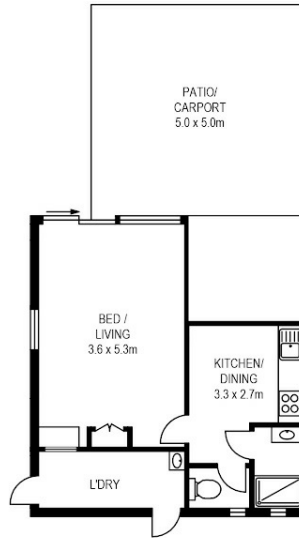

3 WATSON STREET, PIALBA

CREATED BY PROPERTY PIXEL
WWW.PROPERTY-PIXEL.COM.AU

Disclaimer: Please note this floor plan is for marketing purposes and is to be used as a guide only. All dimensions are estimates only and may not be exact measurements.