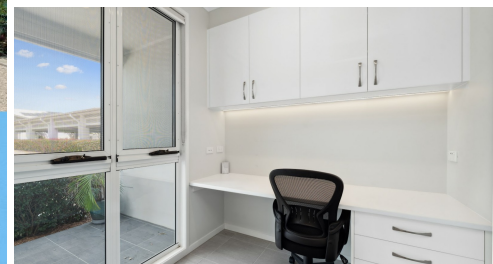

192/9 DUX DRIVE, BONGAREE, QLD, 4507

Located in Gemlife Over 50's Lifestyle Resort Bribie Island

SOLD

WELCOME TO VILLA 192 "SEASHELL DESIGN" AT GEMLIFE BRIBIE ISLAND!

Your dream home awaits, discover the ultimate blend of luxury, comfort, and community in this spacious 2-bedroom, 2-bathroom villa, complete with a study and a 1.5-car garage. Perfectly designed for modern living, this home offers everything you need for a relaxed and enjoyable lifestyle.

Key Features:

Open-Plan Living Space:

Enter a generously sized living area that is bathed in natural light, making it ideal for entertaining guests or enjoying quiet evenings at home. The seamless flow from the living area to the alfresco space enhances the indoor-outdoor living experience.

Gourmet Kitchen:

The heart of the home features top-of-the-line Smeg appliances, elegant 40mm stone benchtops with waterfall edges, and soft-close drawers. A huge walk-in pantry provides an abundance of storage, while an instant boiling water tap adds convenience for your culinary adventures.

Guest Accommodation:

The well-appointed guest bedroom, featuring a built-in robe with mirrored doors and a ceiling fan, is situated at the front of the home for enhanced privacy. The adjacent main bathroom is beautifully tiled floor-to-ceiling, making it a perfect retreat for visitors.