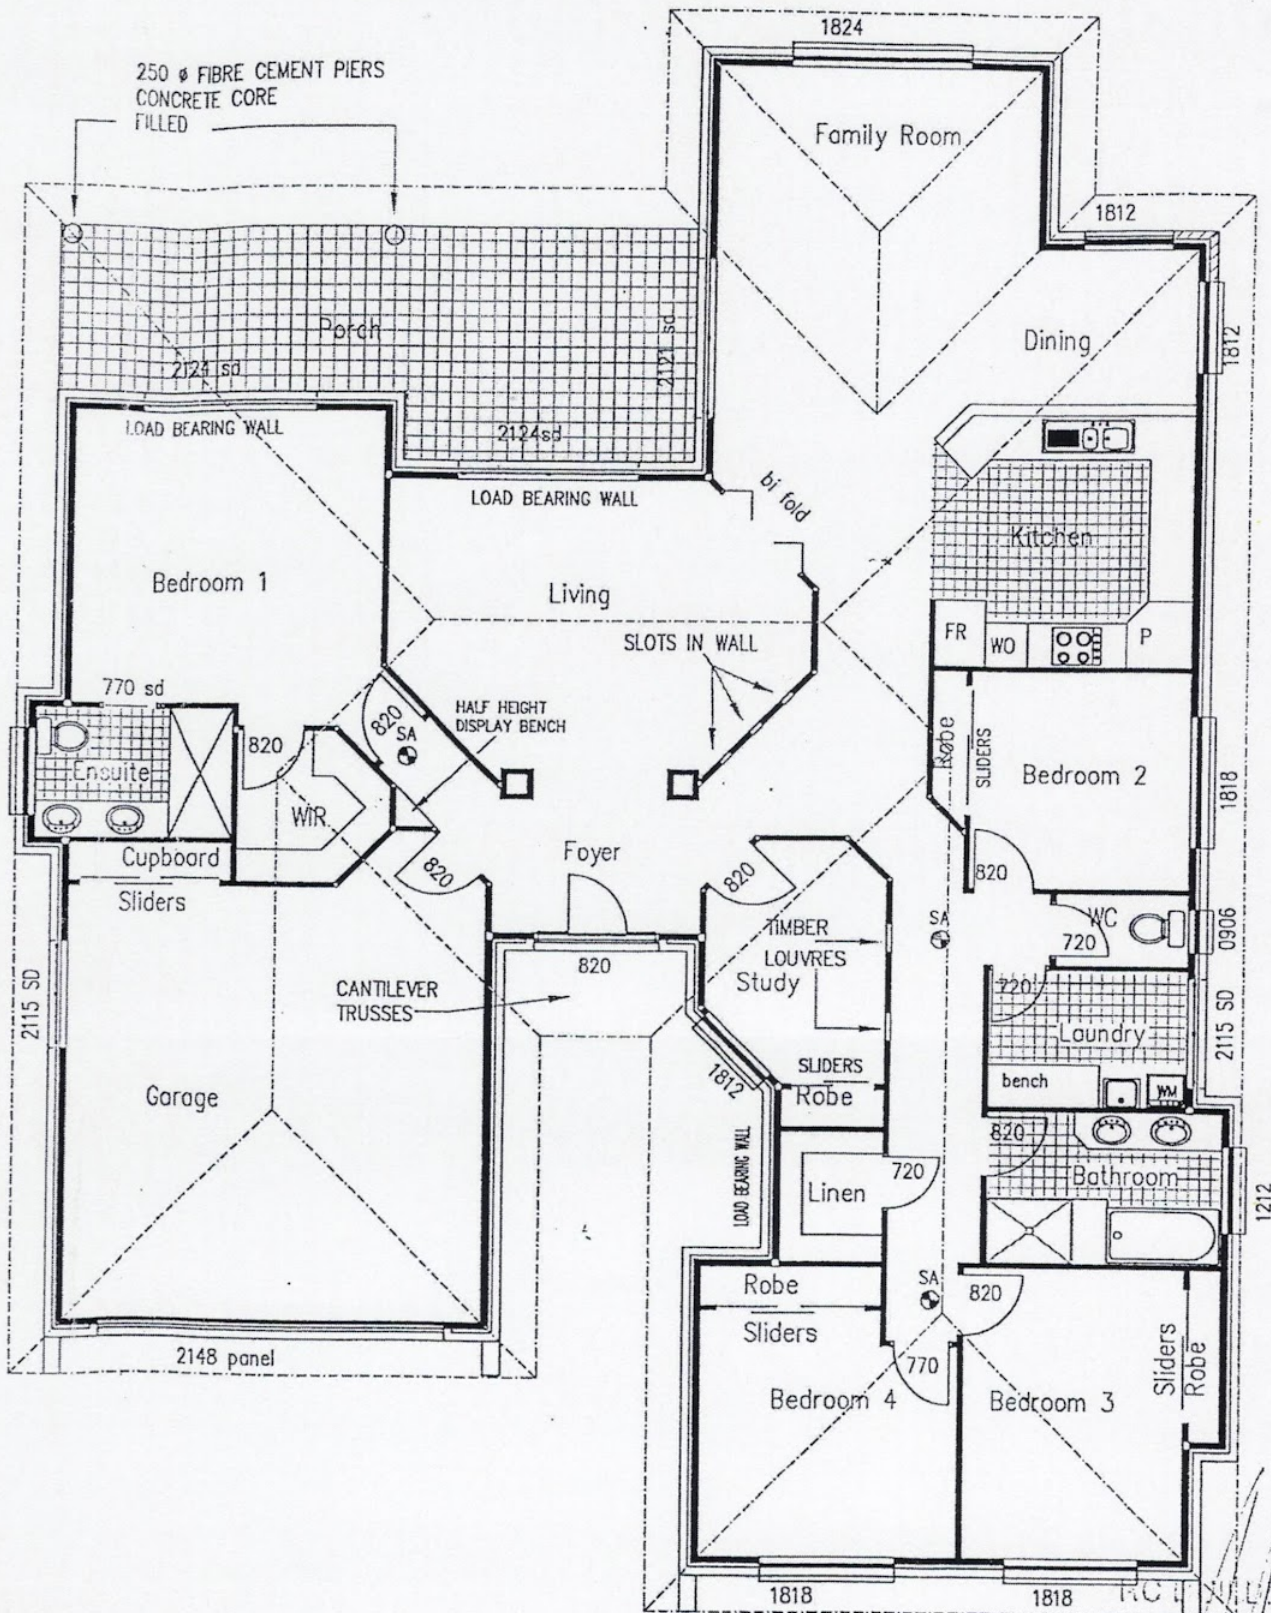

RC BUILDING INSPECTOR
BUILDING APPROVAL LICENCE
DATE 21/11/22
SEE CONDITIONS

Disclaimer: Please note this floor plan is for marketing purposes and is to be used as a guide only. All dimensions are estimates only and may not be exact measurements.