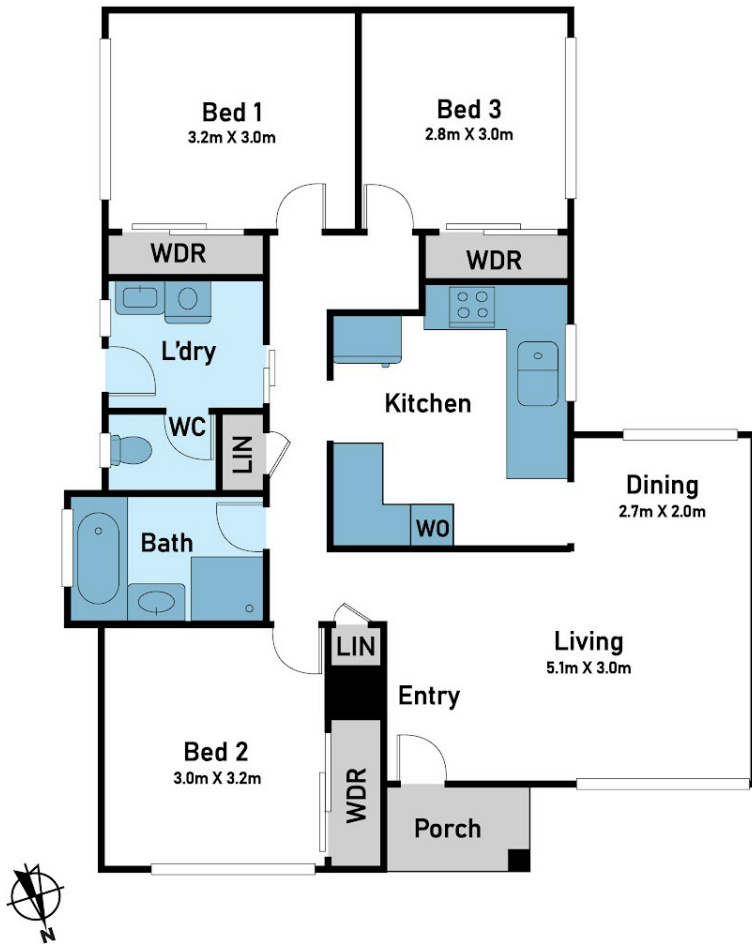

Featuring a bright and spacious living area, this freshly painted and modernised home offers a contemporary feel throughout. The inviting interior includes a generous living zone, a spacious meals area next to a well-designed kitchen, three well-appointed bedrooms, and a generously sized kitchen—perfect for family meals and entertaining. The bright and well-appointed living spaces flow effortlessly, creating a warm and comfortable atmosphere for everyday living.

OPEN FOR INSPECTION:
N/A

Samuel Hogan
0401315234
samuel@atrealty.com.au
www.atrealty.com.au

Floor Plan

Site Plan

@realty

40 Hawkesbury Road, Werribee

Floor and Site Plan is for illustrative purposes only and not to scale. The vendor, agency or supplier make no guarantee, warranty or representation as to the accuracy of any information contained herein and the completeness of the floor planned will accept no liability for its accuracy. Interested parties are advised to make their own independent enquiries.

Disclaimer: Please note this floor plan is for marketing purposes and is to be used as a guide only. All dimensions are estimates only and may not be exact measurements.