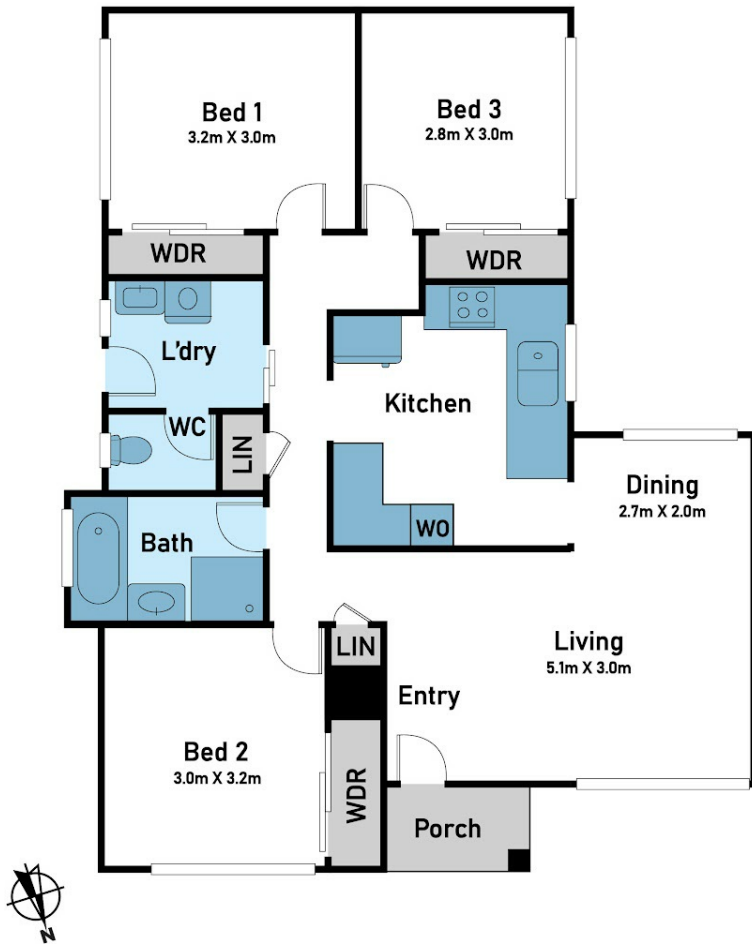

Featuring a bright and spacious living area, this freshly painted and modernised home offers a contemporary feel throughout. The inviting interior includes a generous living zone, a spacious meals area next to a well-designed kitchen, three well-appointed bedrooms, and a generously sized kitchen—perfect for family meals and entertaining. The bright and well-appointed living spaces flow effortlessly, creating a warm and comfortable atmosphere for everyday living.

Don't miss the opportunity to make this delightful home yours. Call today to arrange an inspection and see why this is the perfect place to start your next chapter!

3 BED | 1 BATH | 1 CAR

PRICE:
\$500,000

OPEN FOR INSPECTION:
N/A

Samuel Hogan
0401315234
samuel@atrealty.com.au
www.atrealty.com.au

Floor Plan

Site Plan

@realty

40 Hawkesbury Road, Werribee

Floor and Site Plan is for illustrative purposes only and not to scale. The vendor, agency or supplier make no guarantee, warranty or representation as to the accuracy of any information contained herein and the completeness of the floor planned will accept no liability for its accuracy. Interested parties are advised to make their own independent enquiries.

Disclaimer: Please note this floor plan is for marketing purposes and is to be used as a guide only. All dimensions are estimates only and may not be exact measurements.