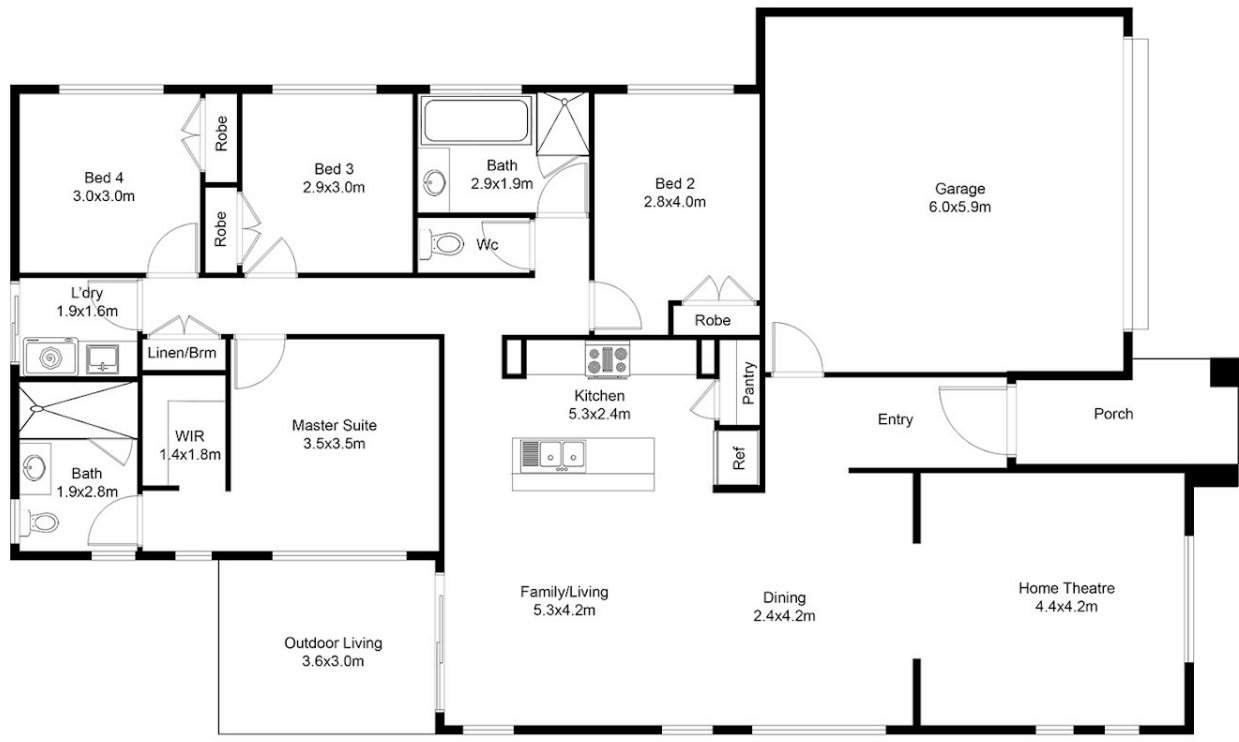

FLOOR PLAN

18 GEORGIA STREET - CABOOLTURE SOUTH

Disclaimer: Please note this floor plan is for marketing purposes and is to be used as a guide only. All dimensions are estimates only and may not be exact measurements.