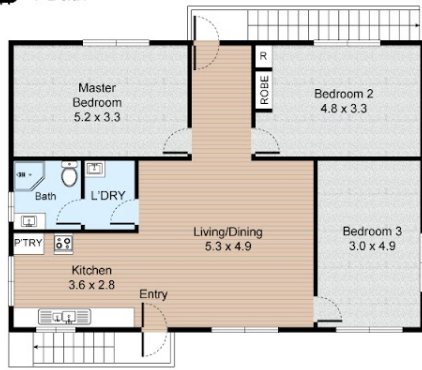

3 BED | 1 BATH | 2 CAR

PRICE:
\$475 per week

OPEN FOR INSPECTION:
N/A

Cassandra and Cameron Gray
0431316679
cgray@atrealty.com.au
www.atrealty.com.au

25 Main Street, Kin Kin

3 Bed 1 Bath

GROUND FLOOR

LOWER GROUND FLOOR

SITE PLAN

LEGEND

- 1. Driveway
- 2. Water Tank
- 3. Clothes Line

Internal : 97m²

All information contained herein is gathered by Little Hinges. Whilst the scanning technology is highly reliable, we cannot guarantee its accuracy and interested parties should rely on their own enquiries.

Disclaimer: Please note this floor plan is for marketing purposes and is to be used as a guide only. All dimensions are estimates only and may not be exact measurements.