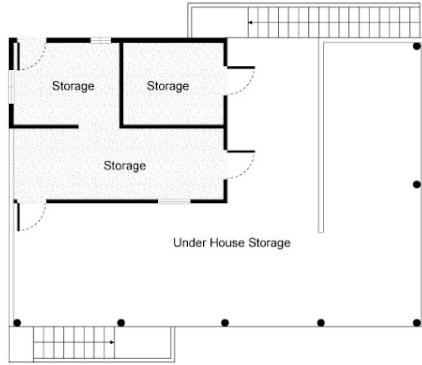

3 BED | 1 BATH | 2 CAR

PRICE:
\$475 per week

OPEN FOR INSPECTION:
N/A

Cassandra and Cameron Gray
0431316679
cgray@atrealty.com.au
www.atrealty.com.au

25 Main Street, Kin Kin

3 Bed 1 Bath

GROUND FLOOR

LOWER GROUND FLOOR

SITE PLAN

LEGEND

- 1. Driveway
- 2. Water Tank
- 3. Clothes Line

Internal : 97m²

All information contained herein is gathered by Little Hinges. Whilst the scanning technology is highly reliable, we cannot guarantee its accuracy and interested parties should rely on their own enquiries.

Disclaimer: Please note this floor plan is for marketing purposes and is to be used as a guide only. All dimensions are estimates only and may not be exact measurements.