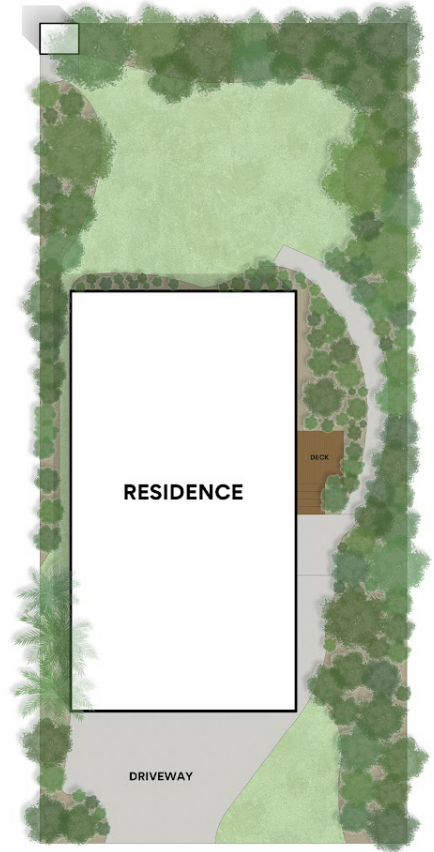

## COASTAL CHARM MEETS MODERN COMFORT – WELCOME TO 64 GELLIBRAND STREET, CORONET BAY

This stunning 3-bedroom, 2-bathroom home is the perfect blend of space, style, and seaside living.

Upstairs, the heart of the home features a spacious open-plan living area, complete with a cosy woodfire that brings the family together. The master bedroom is also conveniently located upstairs, offering privacy and tranquillity. Downstairs, you'll find two additional bedrooms, perfect for family or guests.

The generously sized 2-car garage provides ample room for vehicles and extra storage, with direct internal access to the home for added convenience. Outside, the picture-perfect gardens welcome you with their charm and make you feel right at home from the moment you arrive.

GROUND FLOOR

FIRST FLOOR