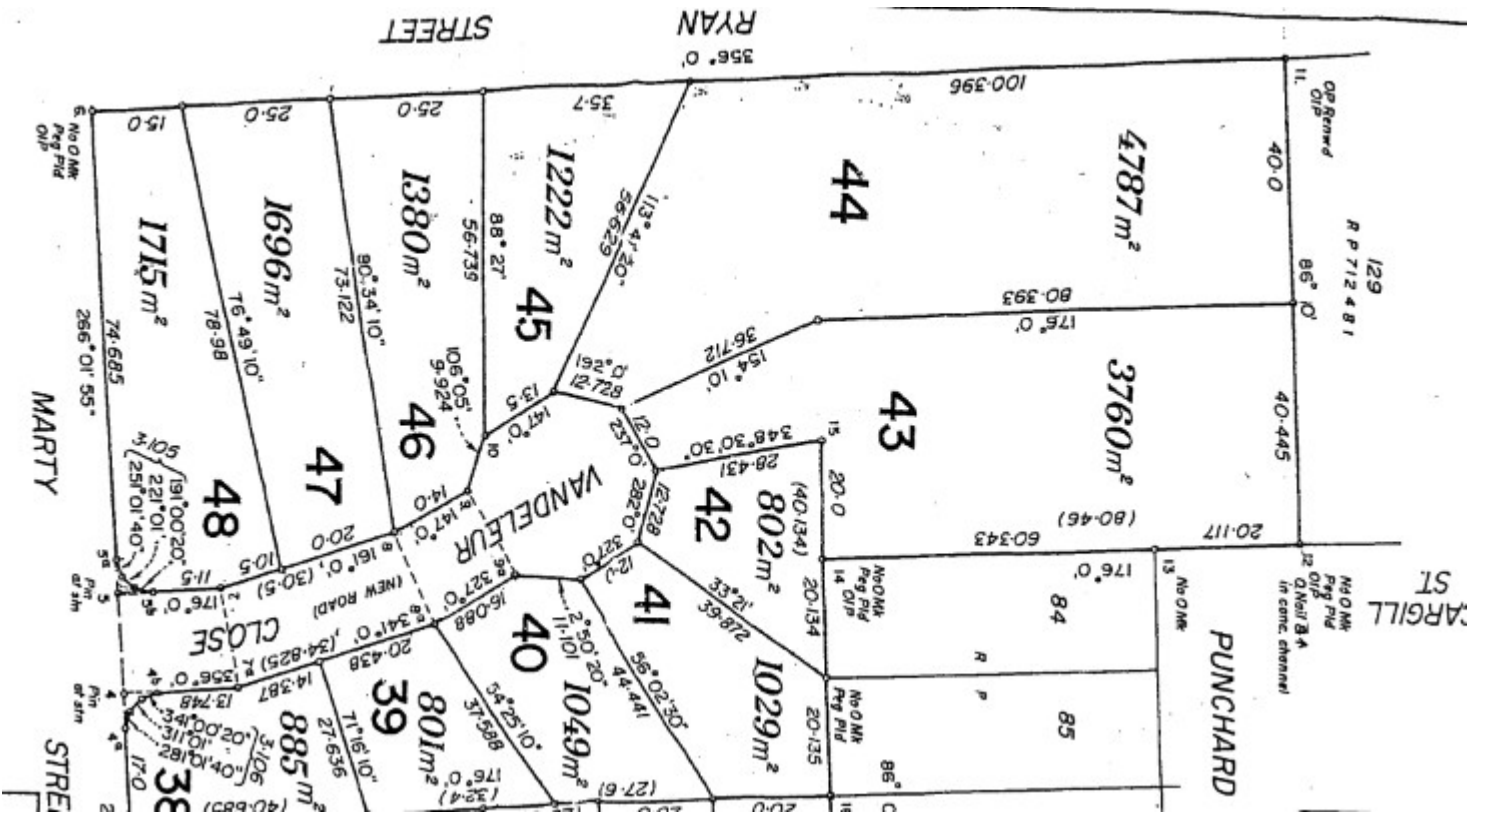

Why You'll Love This Property:

Massive 4787m² Block – Over 1 acre of usable land, offering privacy, space, and endless possibilities.

Prime Location – Situated in a quiet cul-de-sac in a sought-after suburb, just minutes from the CBD.

www.atrealty.com.au

Disclaimer: Please note this floor plan is for marketing purposes and is to be used as a guide only. All dimensions are estimates only and may not be exact measurements.