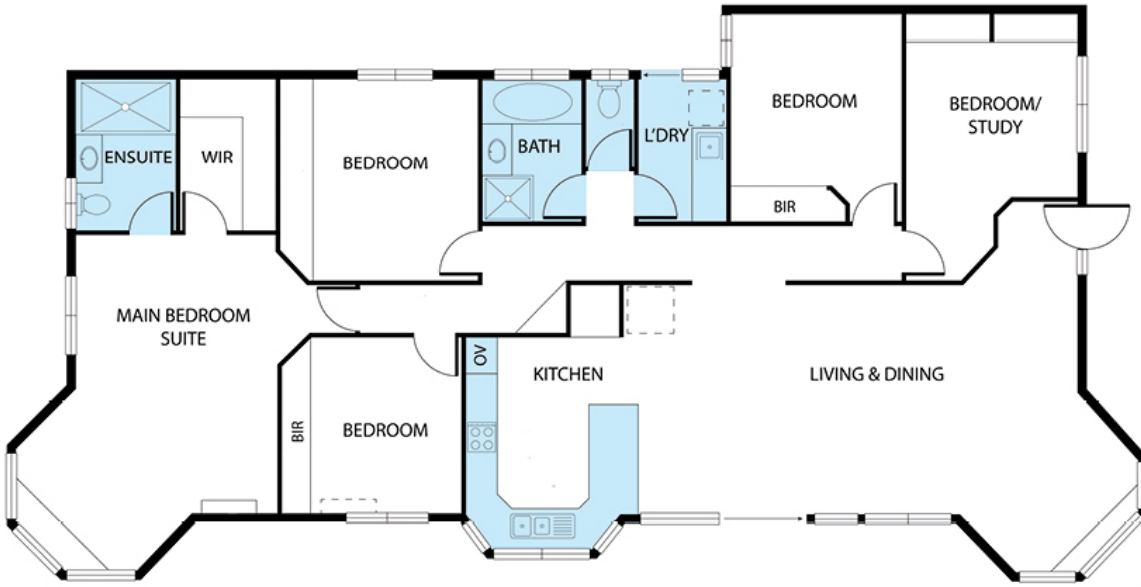

www.atrealty.com.au

FLOORPLAN
645 NEURUM ROAD, NEURUM

Donna Hannon

Approximate under roof space = 158sqm

Floor plan, measurements and dimensions are approximate and are for illustrative purposes only.
RE/MAX Living gives no guarantee, warranty or representation as to the accuracy and completeness of the floor plan.

0439 710 782

Disclaimer: Please note this floor plan is for marketing purposes and is to be used as a guide only. All dimensions are estimates only and may not be exact measurements.