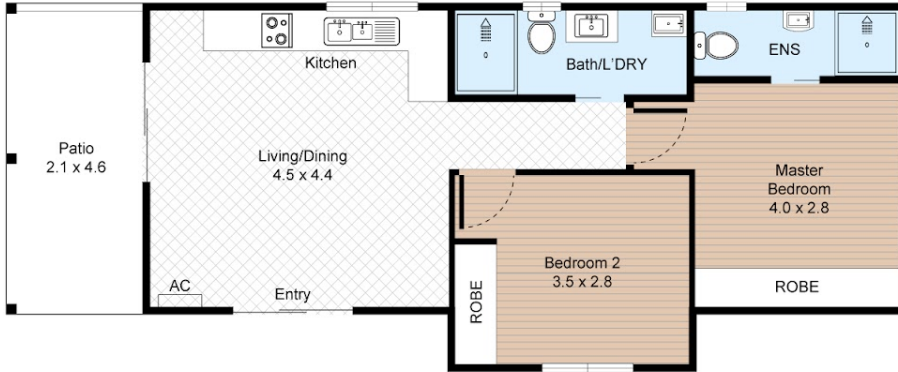

FLOOR PLAN

(Not In Position)

CAR SPACE

Internal : 53m²
External : 24m²

All information contained herein is gathered by Little Hinges. Whilst the scanning technology is highly reliable, we cannot guarantee its accuracy and interested parties should rely on their own enquiries.

Disclaimer: Please note this floor plan is for marketing purposes and is to be used as a guide only. All dimensions are estimates only and may not be exact measurements.