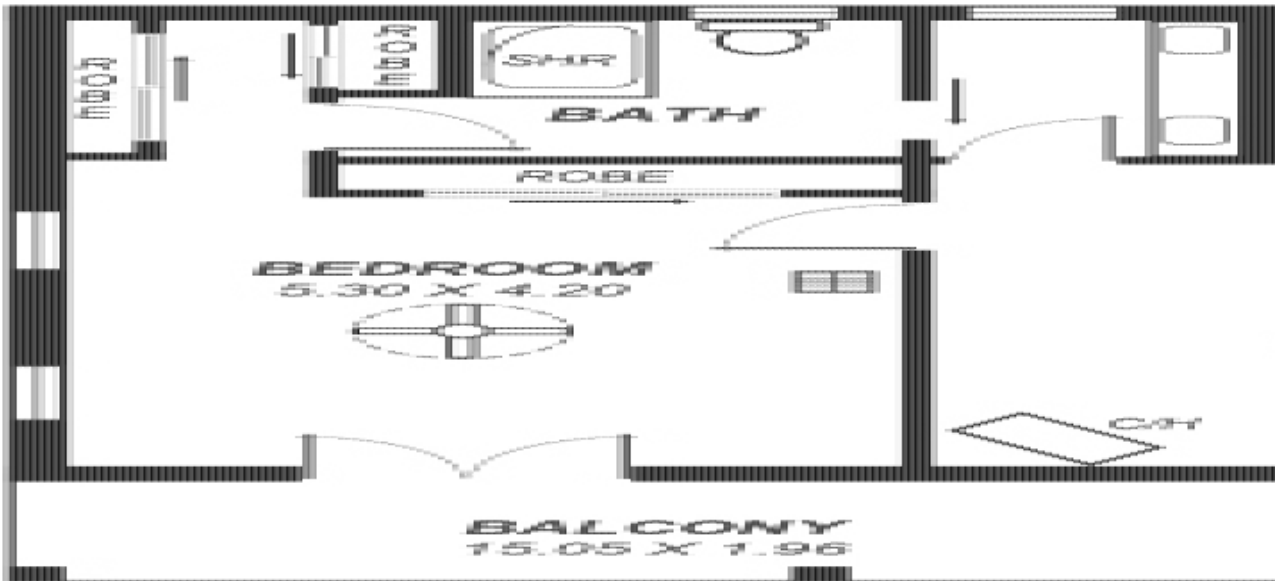

Downstairs you will be greeted with two other bedrooms both with built in robes and ceiling fans along with a 4th bedroom/study. A Massive rumpus room and built in wet bar offer extra space for all the family to spread out. The family bathroom and laundry are also on the lower level, easily accessible for all.

PRICE:
\$749,000

OPEN FOR INSPECTION:
N/A

Tricia Kernahan
0457314206
tricia@atrealty.com.au
tfkrealstate.com.au
RLA: 269823

FIRST FLOOR

GROUND FLOOR

Disclaimer: Please note this floor plan is for marketing purposes and is to be used as a guide only. All dimensions are estimates only and may not be exact measurements.