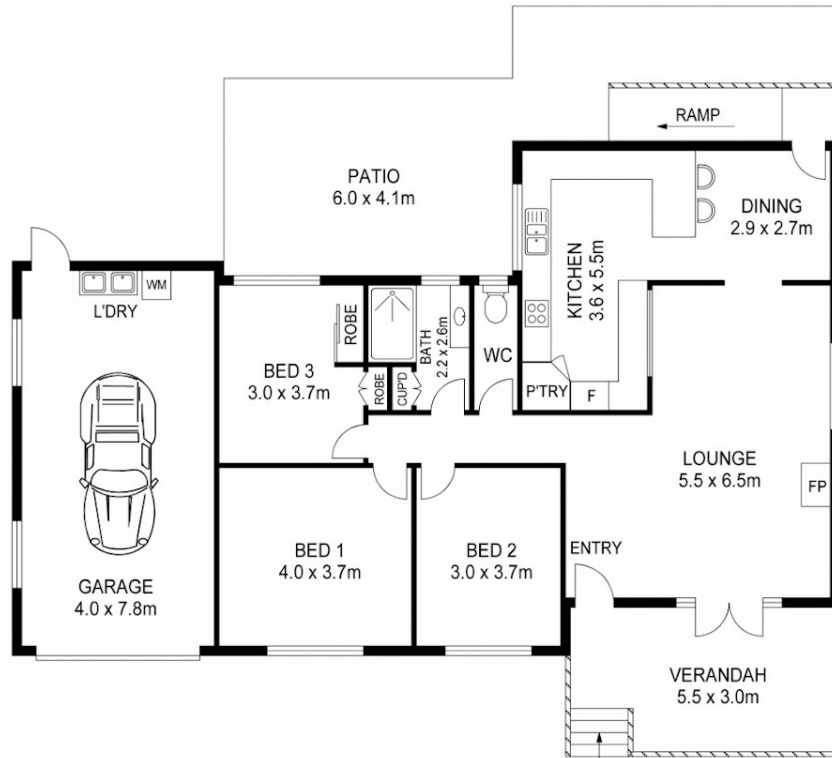

189 NARANGBA ROAD, KURWONGBAH

APPROX FLOOR AREA : 212m²

For illustrative purposes only. Not an engineering plan.

Disclaimer: Please note this floor plan is for marketing purposes and is to be used as a guide only. All dimensions are estimates only and may not be exact measurements.