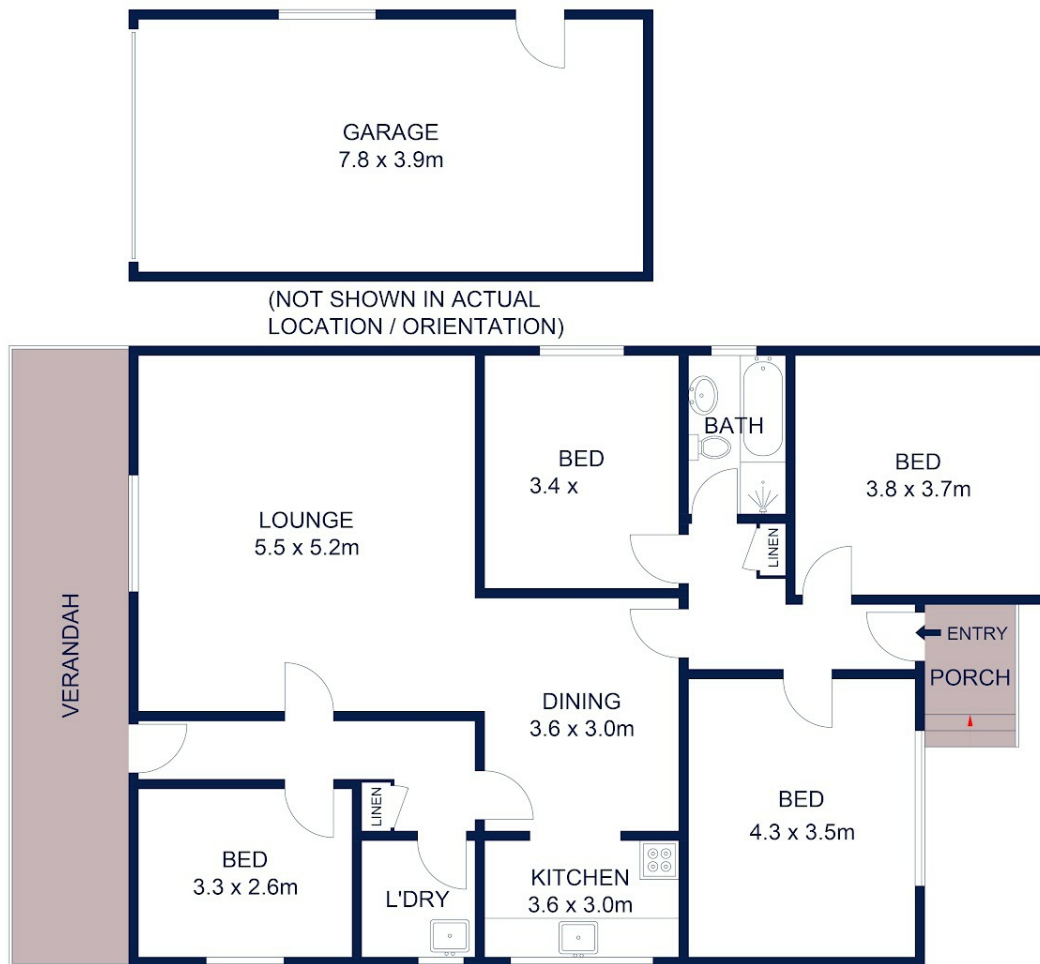

4 BED | 1 BATH | 1 CAR

PRICE:
\$700 per week

OPEN FOR INSPECTION:
N/A

Stan Medanic
0439559300
stan@medanic.com.au
Medanic Property Group

Scale in metres. Indicative only. Dimensions are approximate. All information contained herein is gathered from sources we believe to be reliable. However, we cannot guarantee its accuracy and interested persons should rely on their own enquiries.