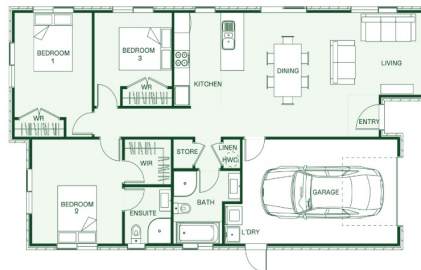

LOT 79 GOLDEN ELM RISE,
TOI TOI, NELSON, **NELSON / TASMAN**

FOR SALE

CORNER SECTION AND FREE SITE PREP

0 | 0 | 0

Lot 79 is approx 649sqm with a large flat building site ready to design your dream home that offers great sun aspect in a prime location. The home pictured in the image is the Kingfisher design from Signature Homes which suits the site beautifully and a house and land package can be done for you to make things easy. Or, bring your own plans!

Included with the site is a FREE ground preparation package worth up to $50,000 so there are no extra hidden costs in getting your home "out of the ground".

The Golden Elm Rise Development is conveniently located only a short 5min drive or 10min cycle into the Nelson CBD with plenty of outstanding eateries, shopping and city living. Close proximity to the Nelson Hospital offers fantastic job and career opportunities and public transport will be connected in the very near future.

Titles have been issued, so you can get your build underway immediately and beat the incoming price rises on materials!

Robin Goetzke | 02108177672 | robin@changerealestate.co.nz | changerealestate.co.nz