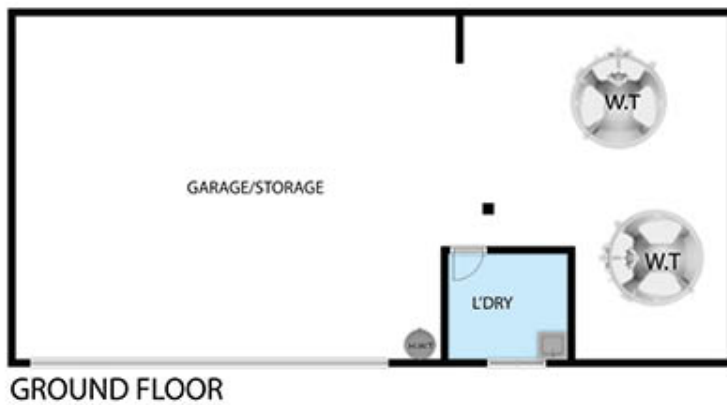

# FLOORPLAN

8 Railway Terrace, Moore

Donna Hannon

**Approximate under roof space = 92sqm**

Floor plan, measurements and dimensions are approximate and are for illustrative purposes only. RU Property Group gives no guarantee, warranty or representation as to the accuracy and completeness of the floor plan.

0439 710 782

Disclaimer: Please note this floor plan is for marketing purposes and is to be used as a guide only. All dimensions are estimates only and may not be exact measurements.