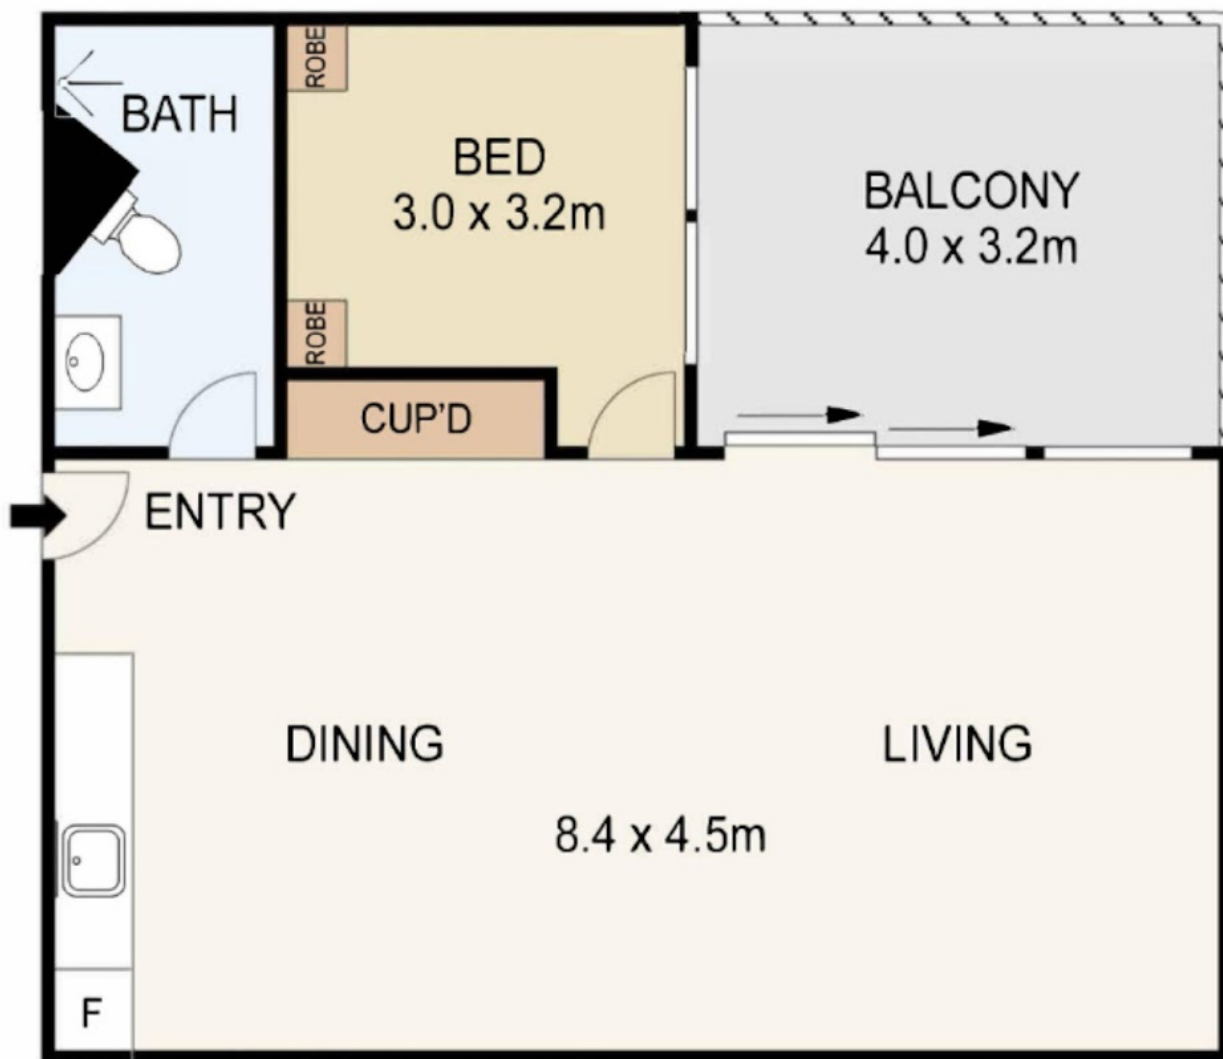

**909/6 CAREY STREET DARWIN CITY NT 0800**

Disclaimer: Please note this floor plan is for marketing purposes and is to be used as a guide only. All dimensions are estimates only and may not be exact measurements.