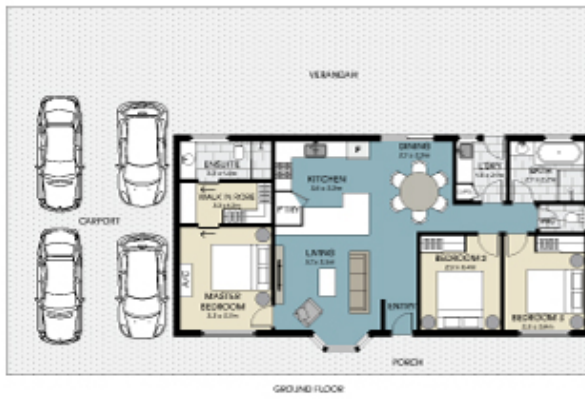

LAND SIZE 18.01 HA / 44.5 ACRES

Disclaimer: Please note this floor plan is for marketing purposes and is to be used as a guide only. All dimensions are estimates only and may not be exact measurements.