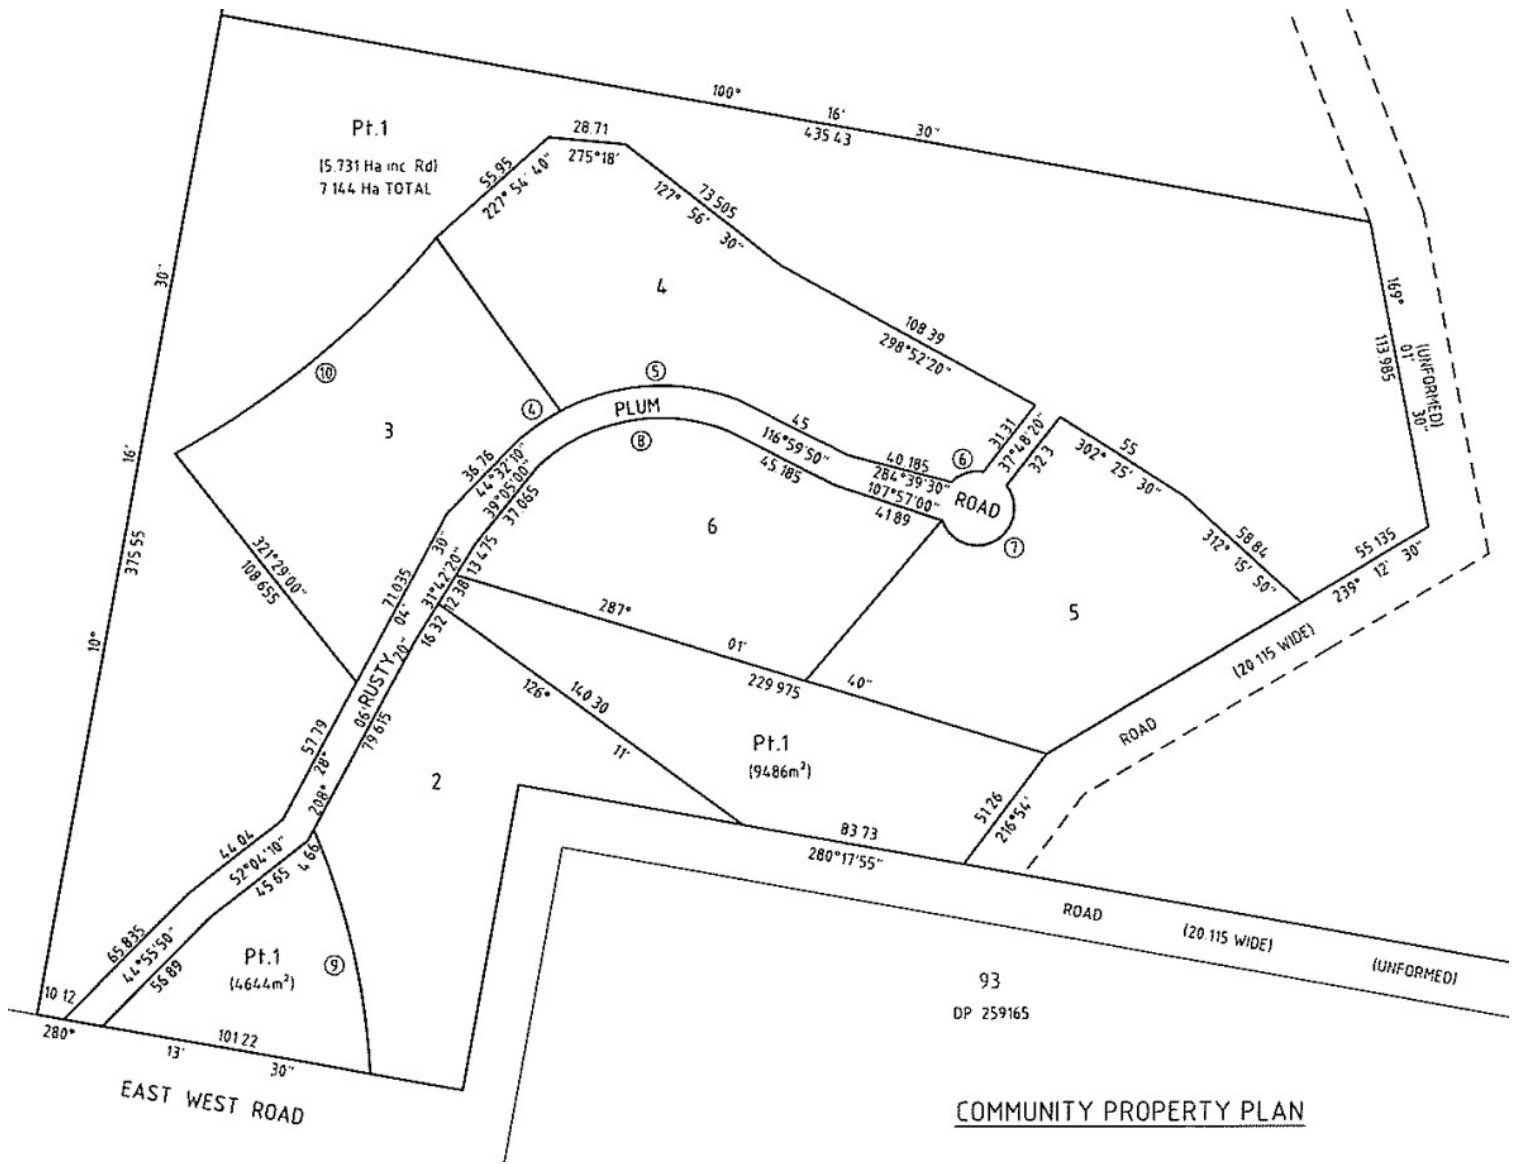

Set across 1.083ha with a commanding 95.9m frontage, Lot 2 combines scale, proportion, and design flexibility. A gentle elevation from the road creates an ideal platform for your dream home – whether that's a modern family residence with space to grow, or a high-end retreat that blends luxury with nature.

Property Highlights

- Expansive 1.083ha allotment in a boutique estate
- 95.9m frontage – versatile design scope and easy access
- Native tree surrounds ensuring privacy and natural beauty
- Fully off-grid living – power, water tanks, septic, and satellite communications required
- Private estate with reduced council rates
- Registered and build-ready – start designing today
- Zoned R5 Large Lot Residential – tightly held and highly desirable
- BAL 40 Rated
- Shared Ownership of Surrounding Conservation Area

0 BED | 0 BATH | 0 CAR

PRICE:
\$530,000

OPEN FOR INSPECTION:
N/A

Simon McPherson
0432073130

simonmcpherson@atrealty.com.au
www.atrealty.com.au

Disclaimer: Please note this floor plan is for marketing purposes and is to be used as a guide only. All dimensions are estimates only and may not be exact measurements.