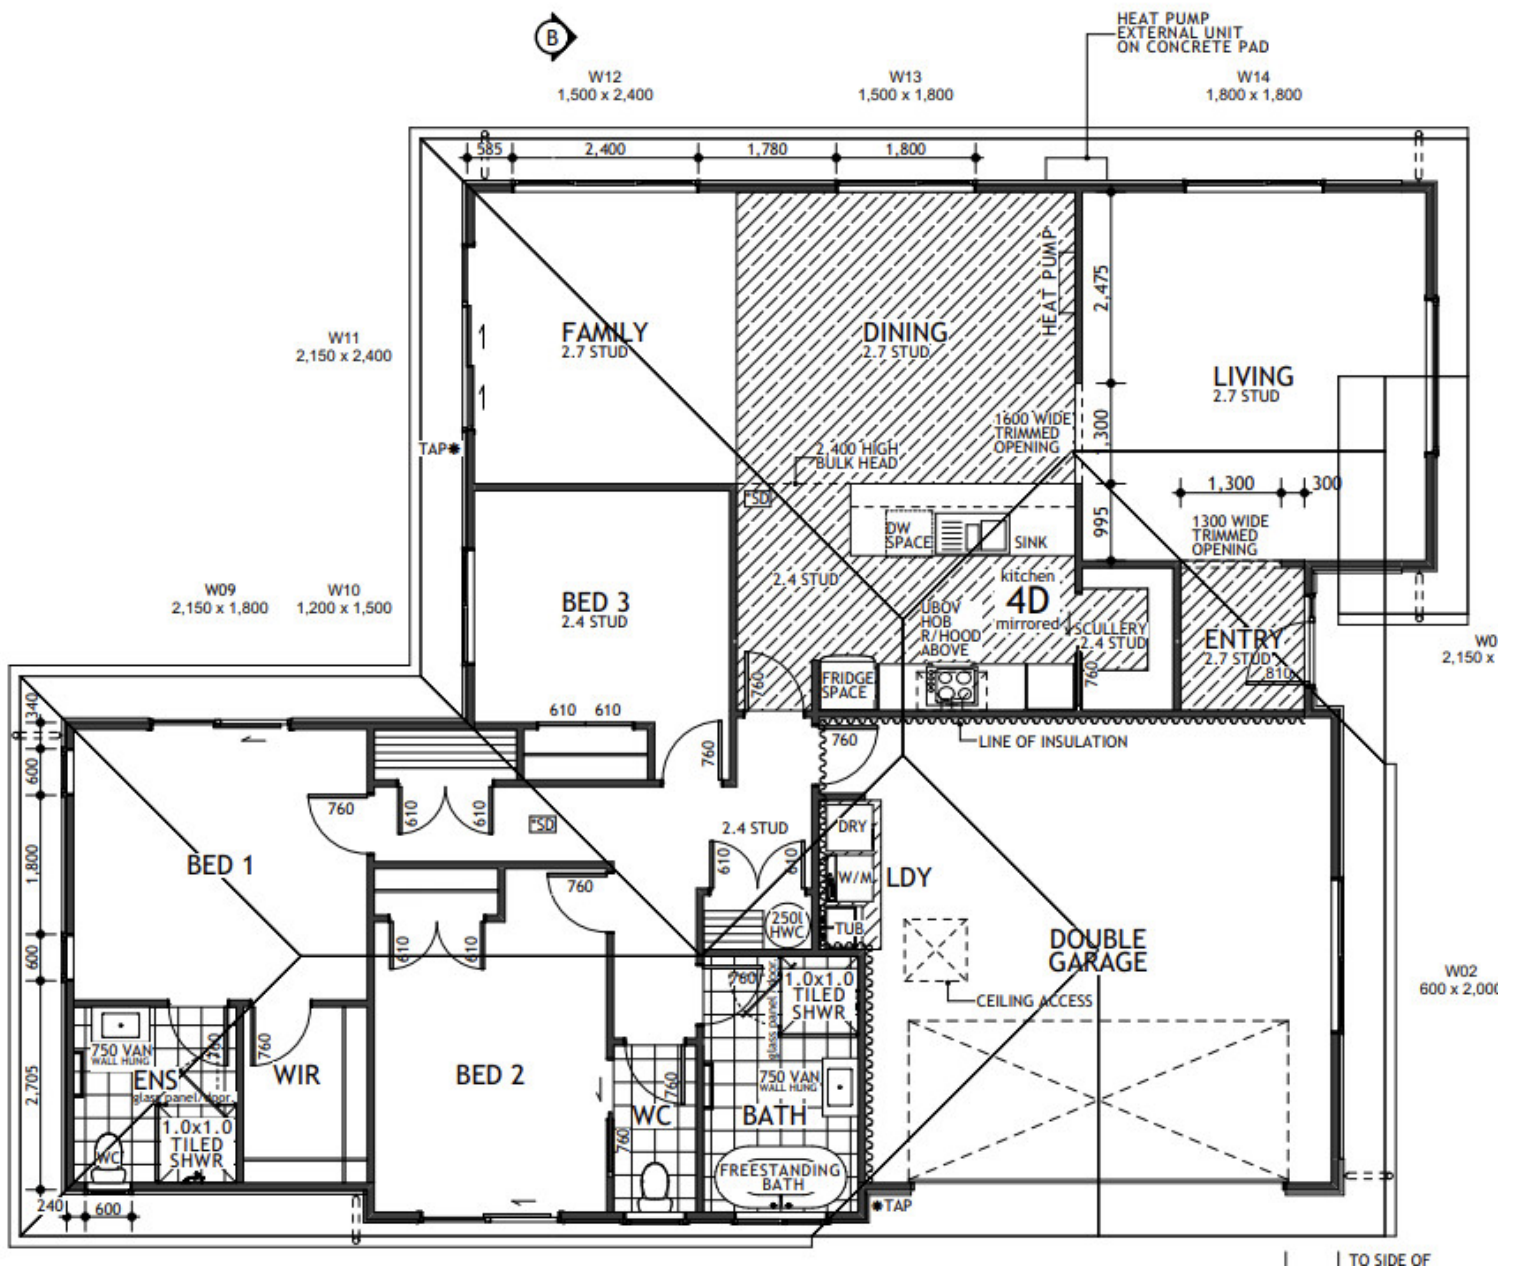

Key Features:

- Stylish, open plan kitchen with butler's pantry
- Dining and living with an adjoining second living
- Three double bedrooms with built-in robes
- Master bedroom with walk-in robe + ensuite + deck access
- Stylish family bathroom with feature bath
- Fully insulated and double glazed
- Two heat pumps for year-round comfort + HRV system
- Hot water via electric 250 litre mains pressure cylinder
- Double garaging, auto door, internal access + off-street parking
- Indoor-outdoor flow to an attractive, landscaped outdoor living
- Perfect for entertaining and play
- Detailed LIM available including floor plans

Disclaimer: Please note this floor plan is for marketing purposes and is to be used as a guide only. All dimensions are estimates only and may not be exact measurements.