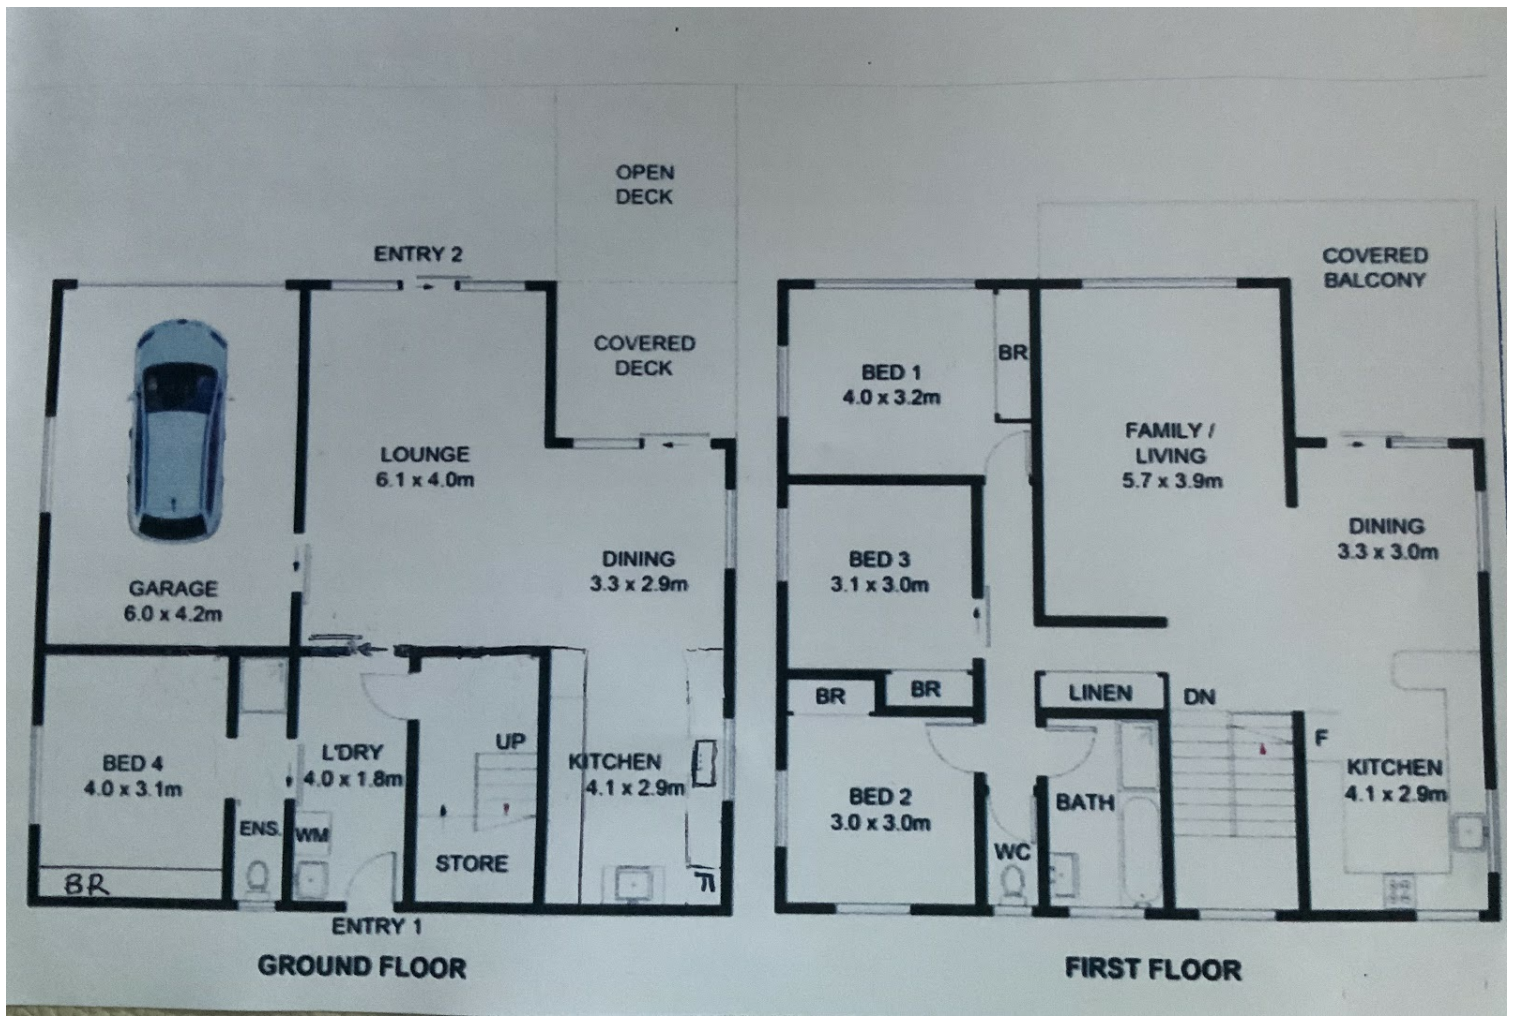

14 BOLWARRA ROAD, COFFS HARBOUR, NSW, 2450

**SOLD**

**PRIVATE RAINFOREST RETREAT 2 KLM FROM TOWN CENTRE 4 BEDROOMS | 2 BATHROOMS | DUAL LIVING | HUGH SOLAR BATTERY | 3/4 CAR PARKING.**

Wake each morning to the sounds of native birdlife and unwind in the evenings on one of the multiple expansive balconies, all capturing serene treetop vistas. This is rainforest living at its finest.

**UPSTAIRS – MAIN RESIDENCE**

Thoughtfully designed for comfort and accessibility, the main level offers:

- Three generous bedrooms, all with built-in wardrobes
- A well-appointed family bathroom
- A spacious, light-filled living and dining zone
- Large balconies ideal for entertaining or enjoying the tranquil rainforest surrounds
- Wheelchair access throughout

**DOWNSTAIRS – FULLY SELF-CONTAINED STUDIO**

A superb dual-living solution with its own private entrance, featuring:

- One spacious bedroom
- Ensuite bathroom
- Full kitchen
- Tiled living and dining area
- Private balcony with leafy outlook
- Wheelchair accessibility

**4 BED | 2 BATH | 4 CAR**

**PRICE:**  
\$1,001,000

**OPEN FOR INSPECTION:**  
N/A

**Cheryl Donaldson**  
**0466037468**  
cheryl@atrealty.com.au  
[www.atrealty.com.au](http://www.atrealty.com.au)

Disclaimer: Please note this floor plan is for marketing purposes and is to be used as a guide only. All dimensions are estimates only and may not be exact measurements.