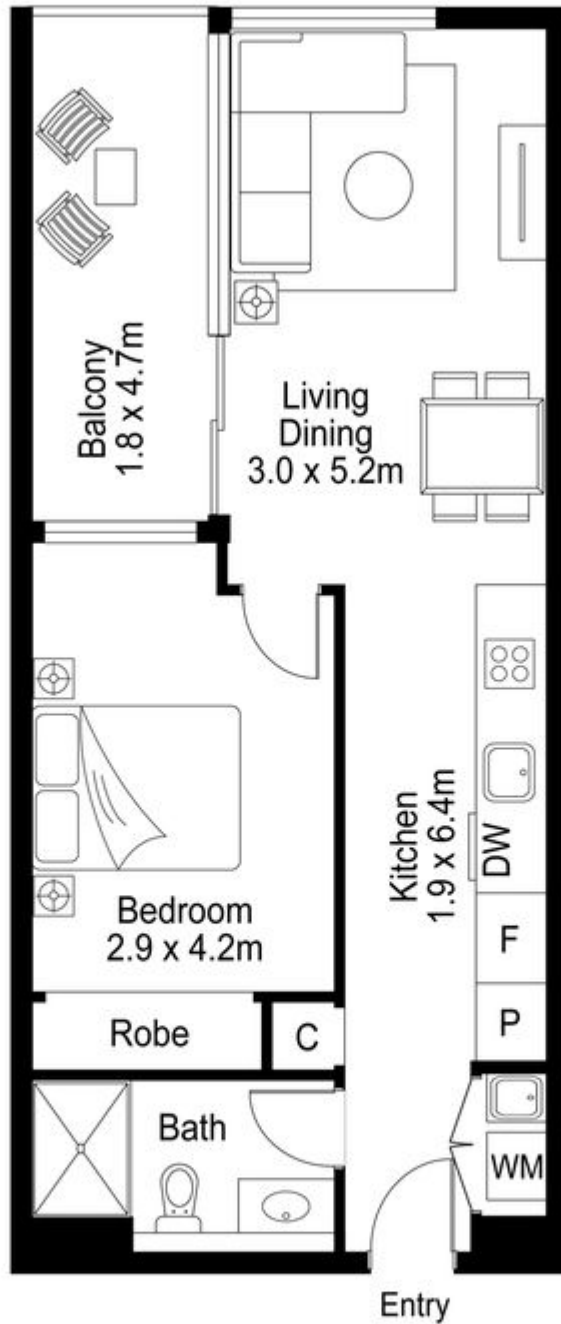

The open-plan living and dining space flows seamlessly to a generous covered balcony, framed by floor-to-ceiling double-glazed windows that fill the apartment with natural light. The bedroom includes mirrored robes and balcony access, while the stylish bathroom offers a walk-in shower, ample storage and designer finishes. A concealed European laundry (complete with washer and dryer) adds practicality without compromising space.

Sarah Cooper
0478847993

sarah@thepropertyagents.com.au
thepropertyagents.com.au

FLOOR PLAN

Disclaimer: Please note this floor plan is for marketing purposes and is to be used as a guide only. All dimensions are estimates only and may not be exact measurements.