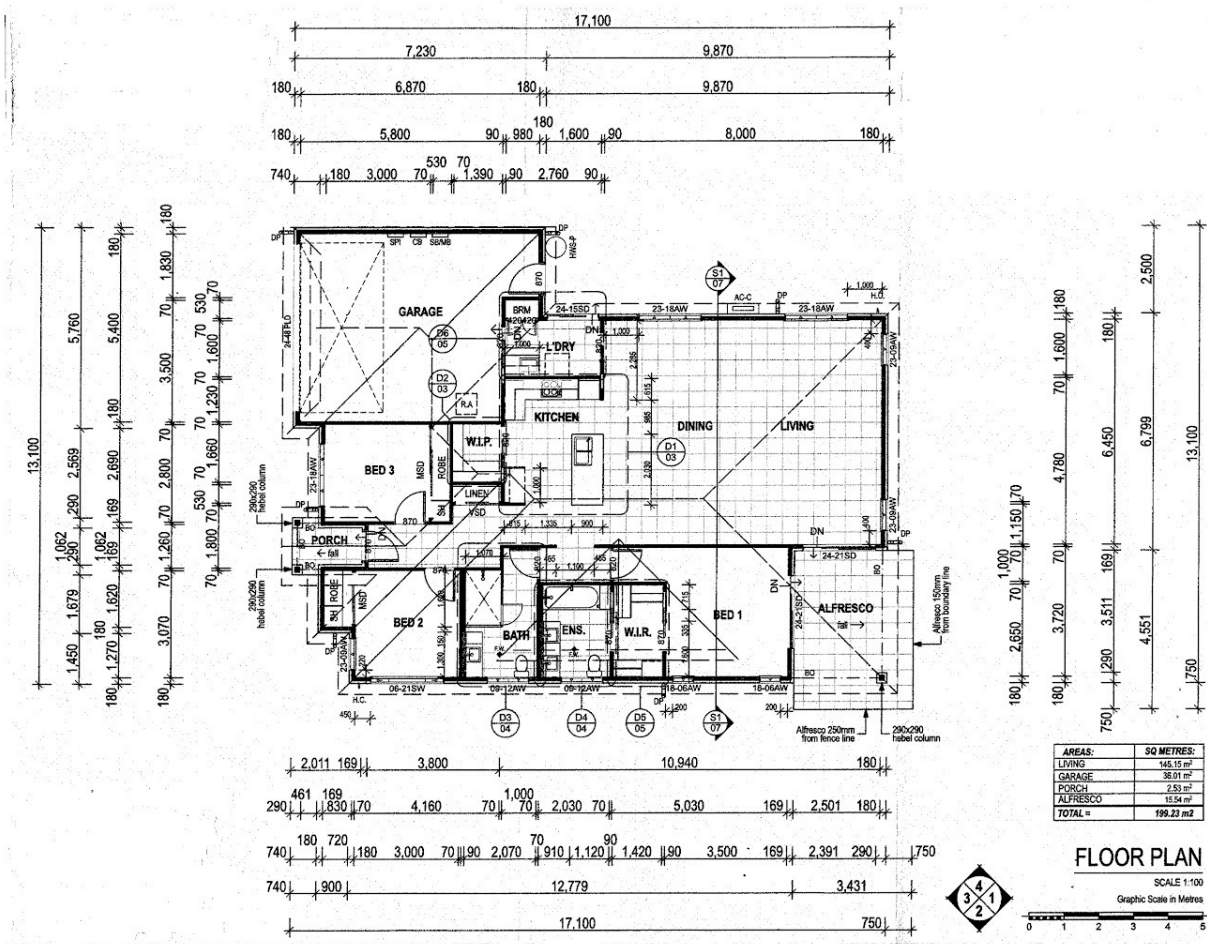

### Alfresco Entertaining

- Tiled outdoor area with privacy blinds
- Stacker doors with Crimsafe security screens

3 BED | 2 BATH | 2 CAR

PRICE:  
\$920,000

OPEN FOR INSPECTION:  
N/A

**Michelle Rochow**  
**0402002245**  
michelle.rochow@atrealty.com.au  
[www.atrealty.com.au](http://www.atrealty.com.au)

**FLOOR PLAN**

SCALE 1:100  
Graphic Scale in Metres

Disclaimer: Please note this floor plan is for marketing purposes and is to be used as a guide only. All dimensions are estimates only and may not be exact measurements.