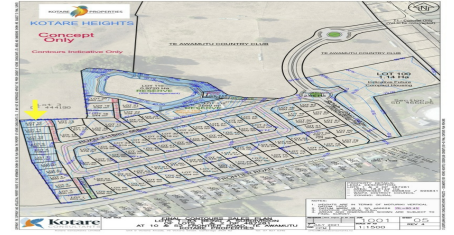

3/264 KORIMAKO DRIVE,
TE AWAMUTU, WAIPA, WAIKATO

FOR SALE

YOUR DREAM SECTION AWAITS

Titles are issued and covenants are in place to protect your investment. This 632m² section in Kotare Heights offers stunning rural views and a welcoming, family-friendly community. Located just minutes from Te Awamutu, you'll enjoy the peace and space of country living while staying close to schools, shops, and local amenities. The developer is selling all sections to move onto the next stage, which will see prices increase—so this is your opportunity to secure your piece of paradise today. Call Sean Senior.