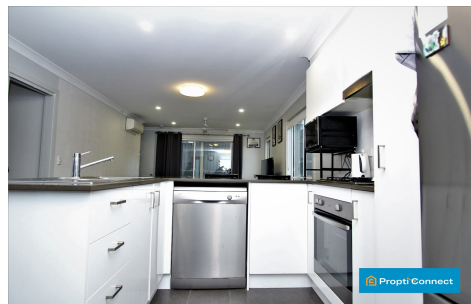

81B MARY ANN DRIVE
GLENFIELD

FOR LEASE

BEAUTIFUL FAMILY HOME

3 | 2 | 2

Located at beautiful leafy estate with plenty of scenic walkways & parks for the kids, this family home will attract more to young or small families.

Features include: -

- Three Bedrooms with spacious Mirror Built-in Robes to all
- Two bathrooms including an ensuite
- Third toilet downstairs
- Attractive open plan tiled living areas with tons of natural light
- Kitchen with stone benchtops, gas cooking & dishwasher
- Four split system air conditioning – Including lounge.
- Ceiling Fans
- Downlights
- Gas Hot Water
- Lots of storage

PRICE: $710 per week

OPEN FOR INSPECTION: N/A .

Rentals Propti Connect | 0280752525 | rentals@propticonnect.com.au | propticonnect.com.au