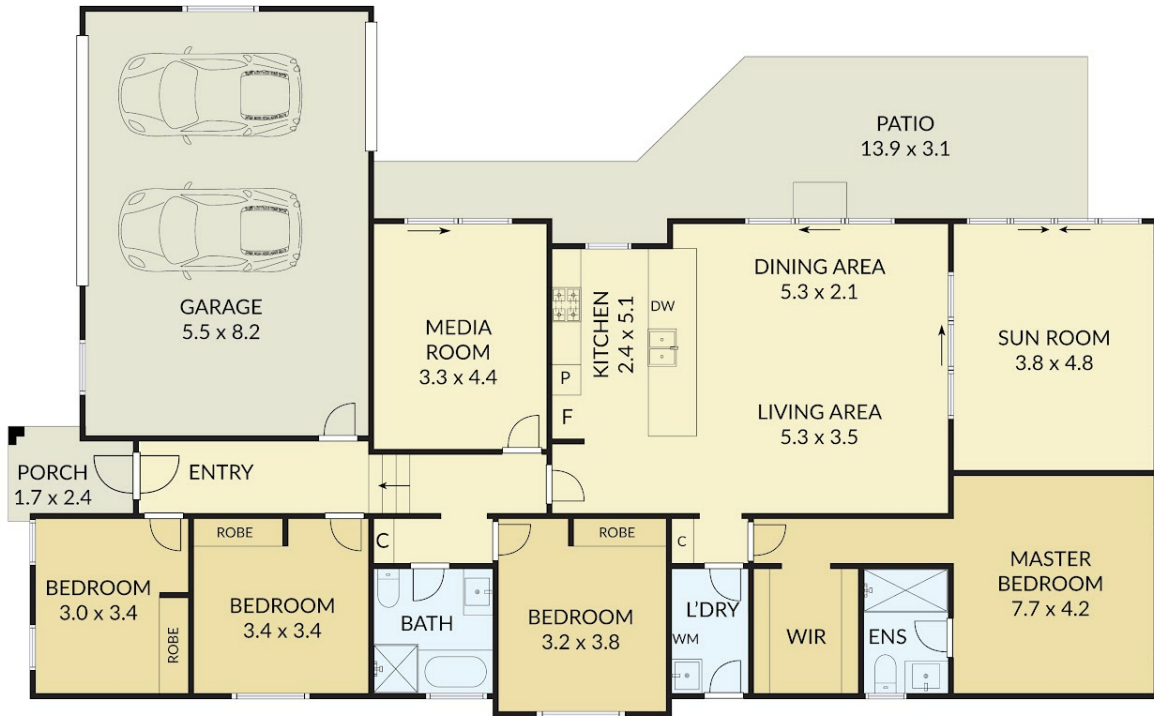

The home features a generous open-plan living, dining and kitchen area, complemented by a separate media room and a light-filled sunroom, offering flexible spaces for relaxation and entertaining.

The main bedroom includes a walk-in robe and ensuite, while all remaining bedrooms feature built-in wardrobes. A well-appointed main bathroom, full laundry room and ducted air conditioning ensure everyday convenience.

Key Features:

- 4 bedrooms, all with built-in wardrobes
- Main bedroom with walk-in robe & ensuite
- Open-plan living, dining & kitchen area
- Separate media room + sunroom
- Main bathroom with bathtub
- Laundry room
- Triple garage (two roller doors)
- Ducted air conditioning
- Solar panels

NOTE: Every precaution has been taken to verify the accuracy of the above details. However, prospective purchasers are advised to make their own enquiries.

Disclaimer: Please note this floor plan is for marketing purposes and is to be used as a guide only. All dimensions are estimates only and may not be exact measurements.