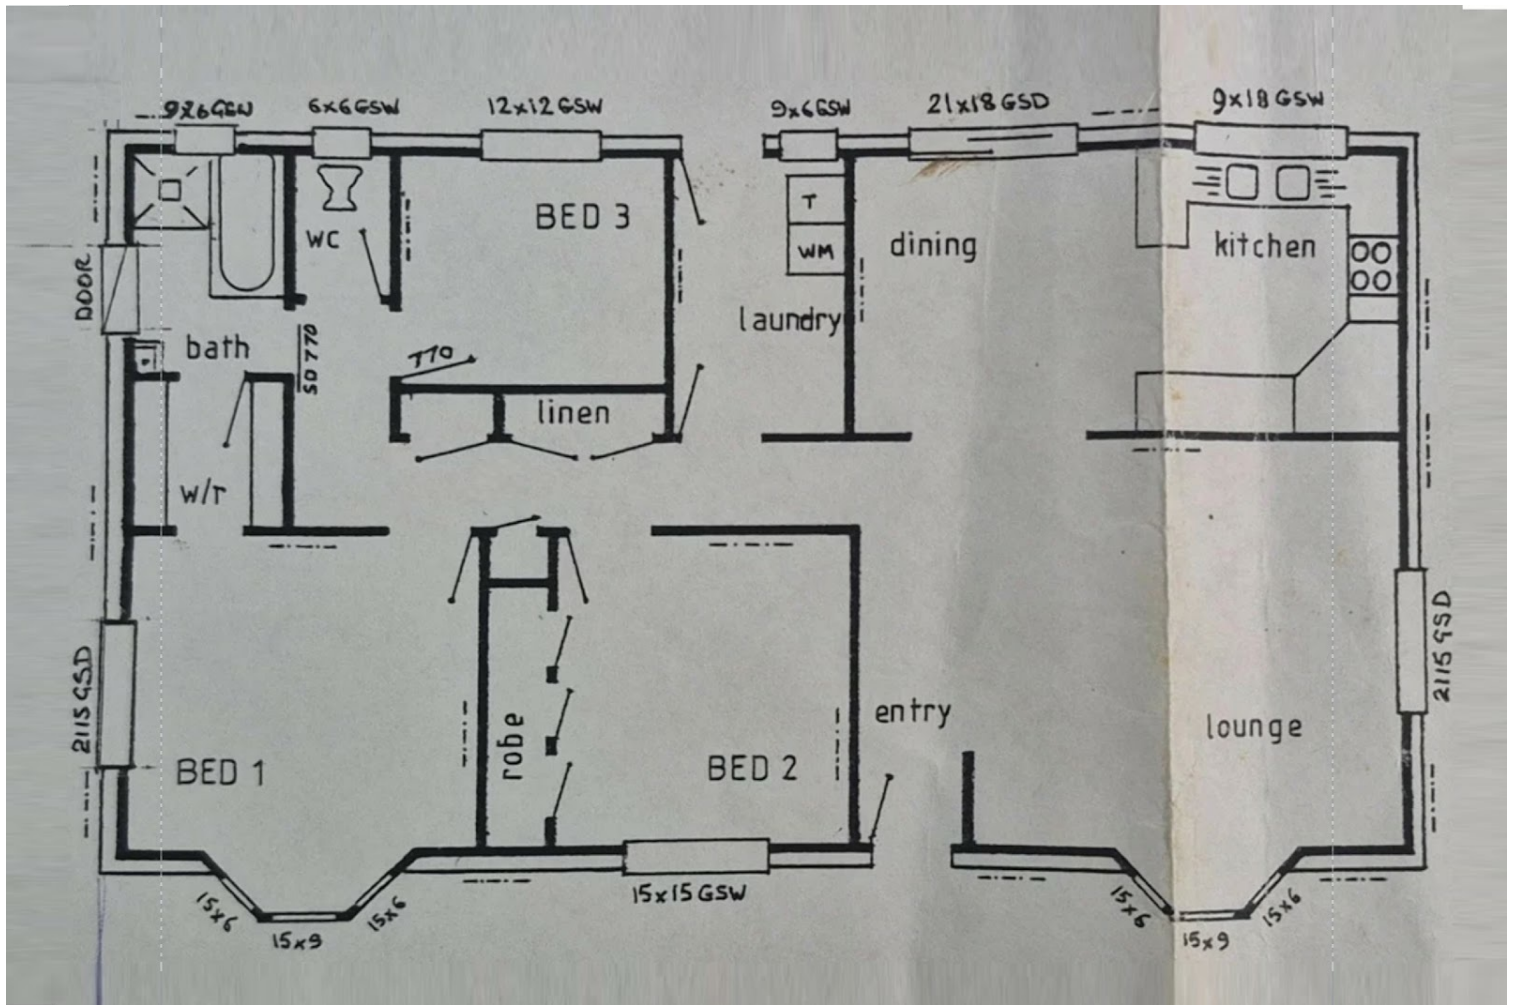

The home will suit first home buyers, investors, or families. With three bedrooms, and granny flat, there is plenty of space. The main features a walk in robe and beautiful bay windows. The kitchen is a good size with plenty of storage, dishwasher, and a large fridge space. The living area is bright, air-conditioned, sits central to the home, and also has bay windows. There's a separate laundry, separate toilet, and tiled flooring through the main areas, making it easy to clean and maintain.

For families or visitors, the 60m² granny flat is a real bonus. A converted caravan permanently positioned inside the shed, it includes both internal and external toilets, showers, a bath and plenty of room to spread out—perfect for extra accommodation, hobbies or storage.

Disclaimer: Please note this floor plan is for marketing purposes and is to be used as a guide only. All dimensions are estimates only and may not be exact measurements.