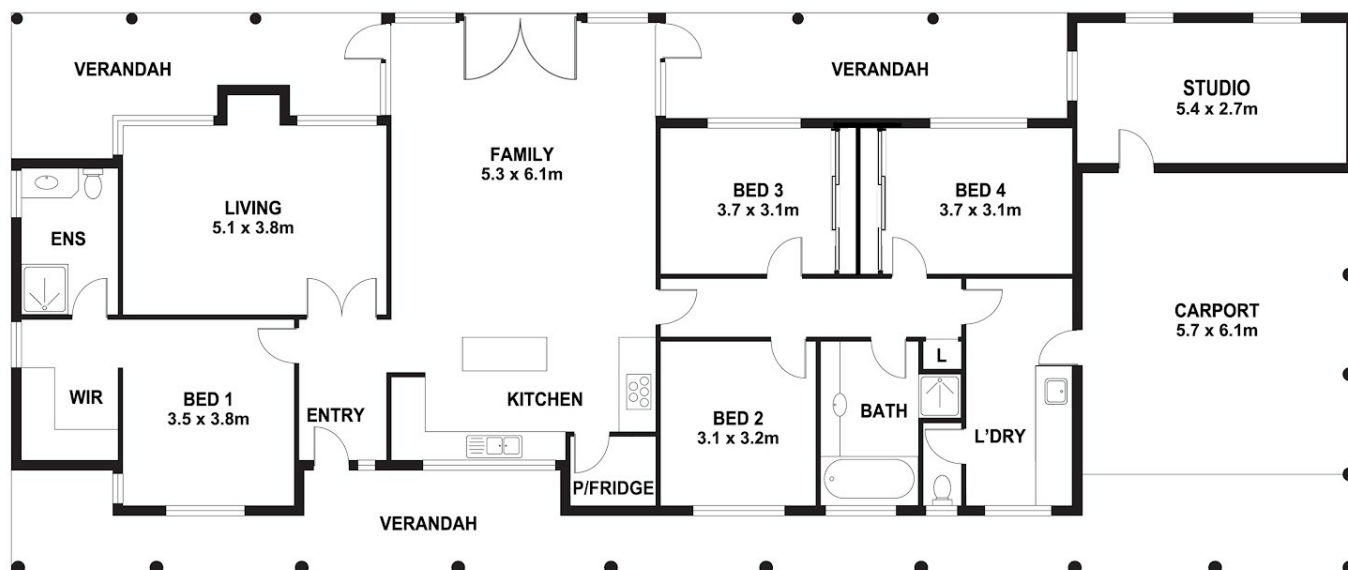

@realty 13 Wallangarra Drive, Bedfordale

Disclaimer: Please note this floor plan is for marketing purposes and is to be used as a guide only. All dimensions are estimates only and may not be exact measurements.