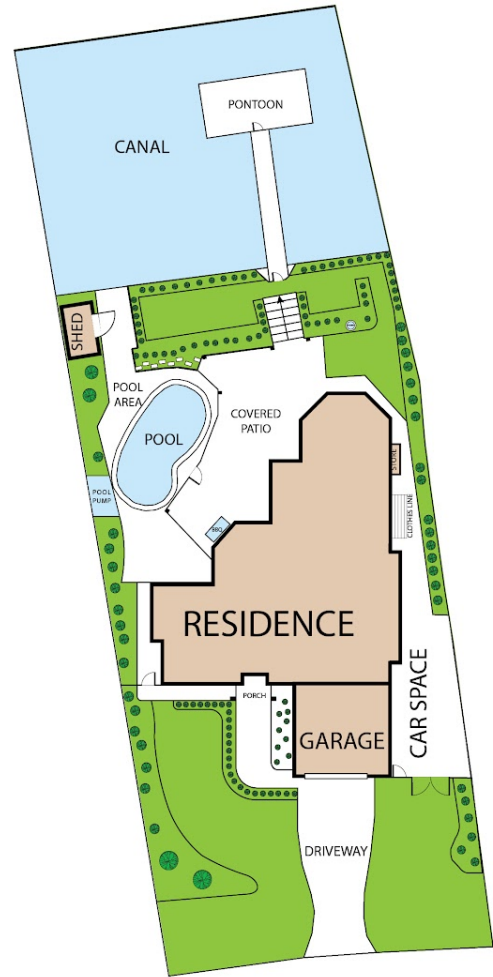

25 Voyagers Drive, Banksia Beach, QLD, 4507
TOTAL APPROX. FLOOR AREA 204 SQ.M

Disclaimer: Please note this floor plan is for marketing purposes and is to be used as a guide only. All dimensions are estimates only and may not be exact measurements.