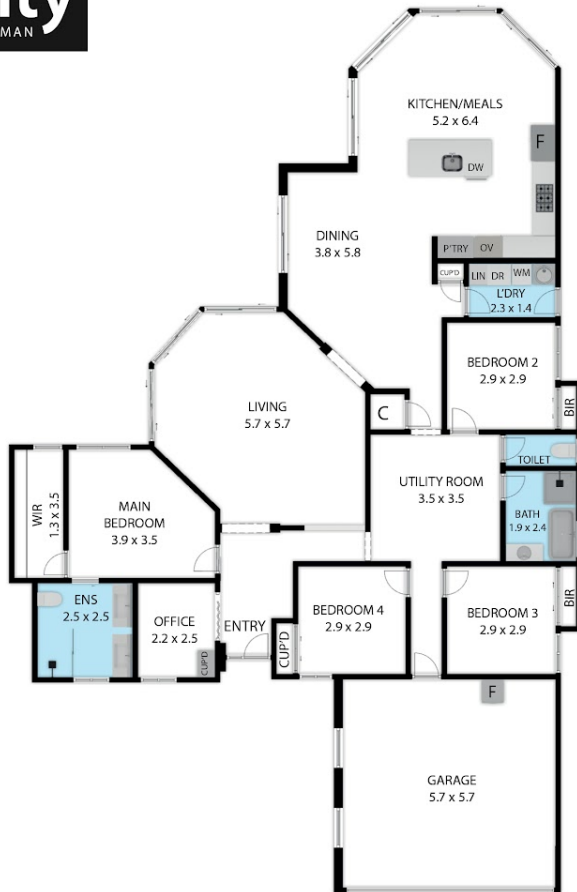

25 Voyagers Drive, Banksia Beach, QLD, 4507
TOTAL APPROX. FLOOR AREA 204 SQ.M

Disclaimer: Please note this floor plan is for marketing purposes and is to be used as a guide only. All dimensions are estimates only and may not be exact measurements.