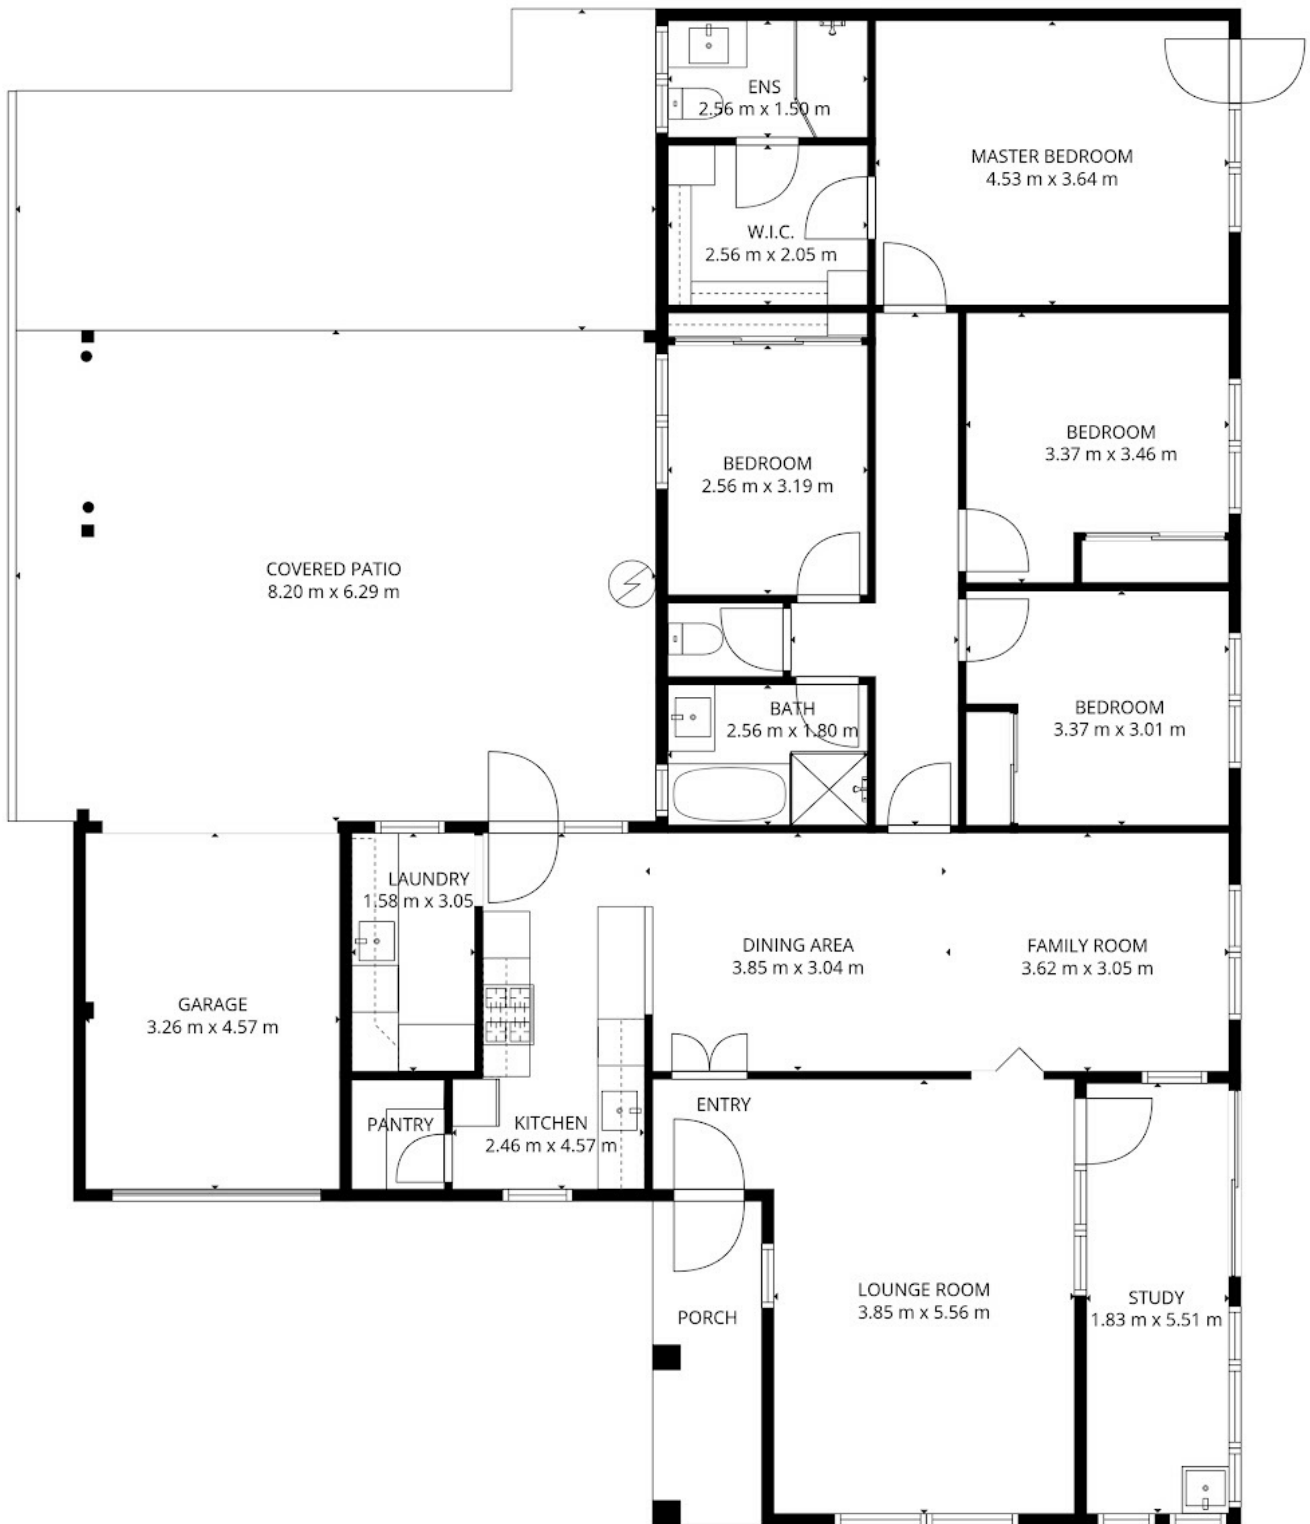

Disclaimer: Please note this floor plan is for marketing purposes and is to be used as a guide only. All dimensions are estimates only and may not be exact measurements.