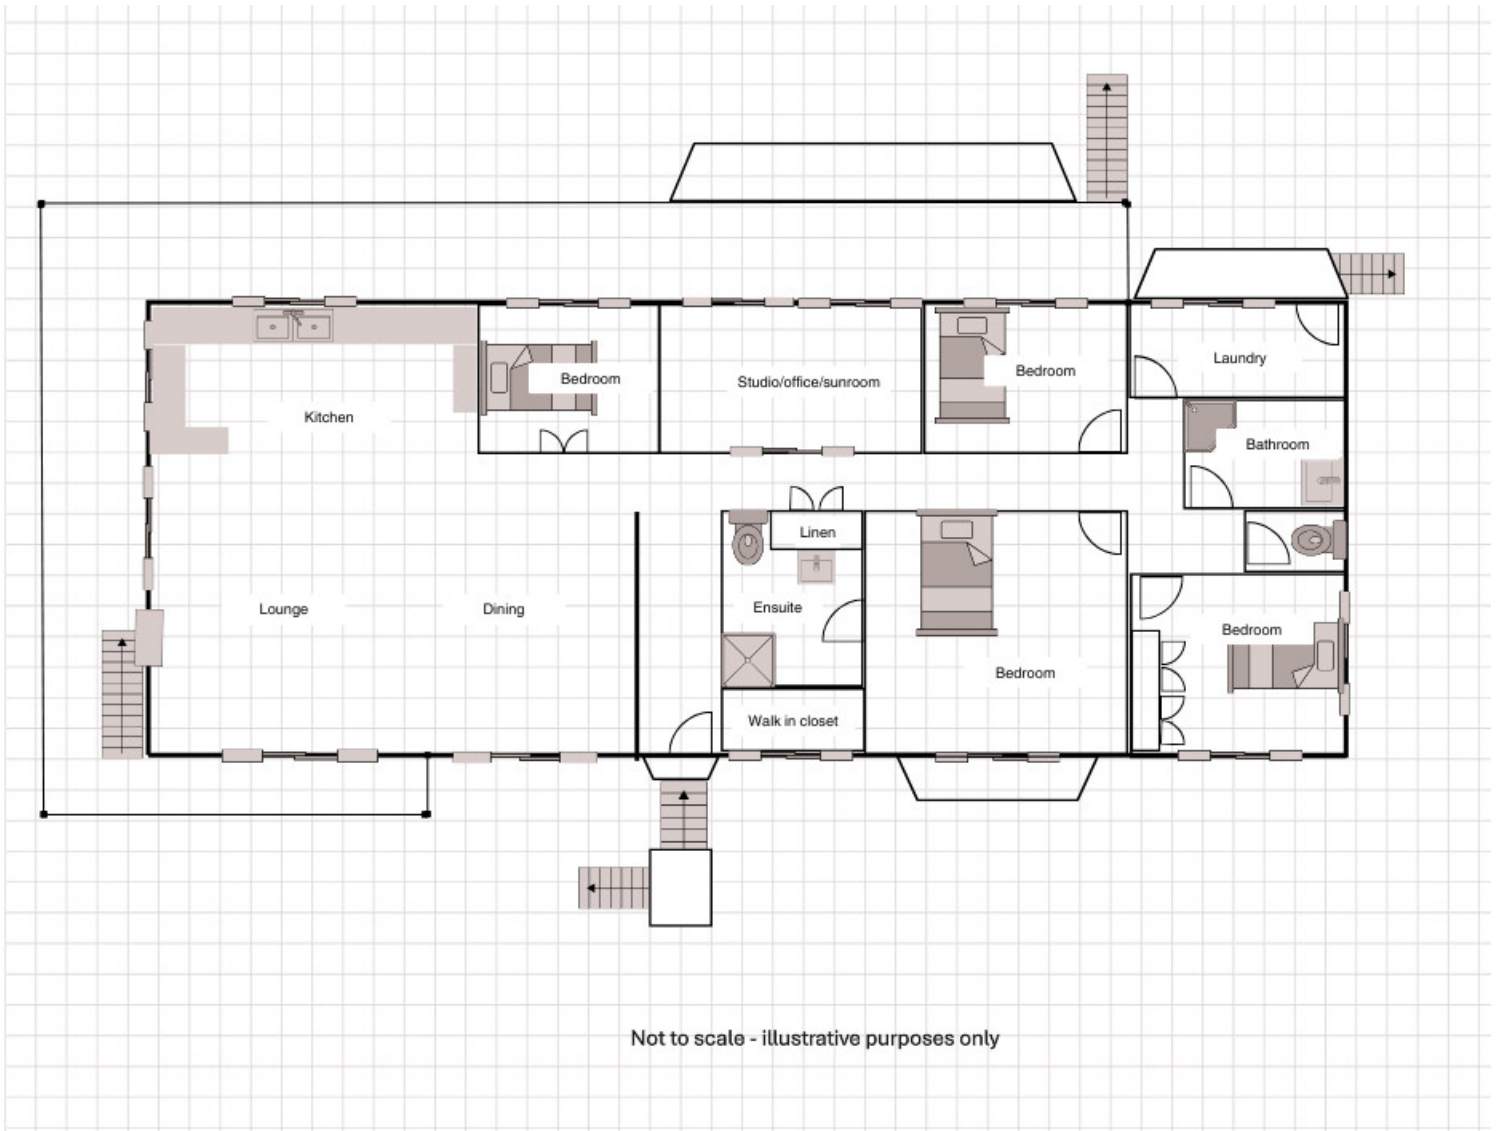

FOR SALE

SPACIOUS 4BR HOME ON HUGE BLOCK TINANA

Immersed in nature.

Surrounded by nature in this sought after location, this property gives the feeling of a much larger property without the upkeep.

This high-set architecturally designed home on a large 4000sqm block surrounded by beautiful native gardens lovingly cared for by the owner for over 30 years is ready for its next custodian. Offering immediate comfort and endless future possibilities this property could truly be turned into your own private Idaho.

Key features:

- architecturally designed 1990s house
- 4052 sqm block of land
- 4 bedrooms 2 bathrooms
- 2 carparks underneath and ample storage
- art studio
- 2 sheds
- rainwater tanks
- raised vegetable gardens
- abundance of tropical fruit trees
- NBN connection
- septic system
- town water connected

Apr 4 at 12:00pm - 12:30pm

Brent Taylor

0409629069

bt@atrealty.com.au

www.atrealty.com.au

Not to scale - illustrative purposes only

Disclaimer: Please note this floor plan is for marketing purposes and is to be used as a guide only. All dimensions are estimates only and may not be exact measurements.