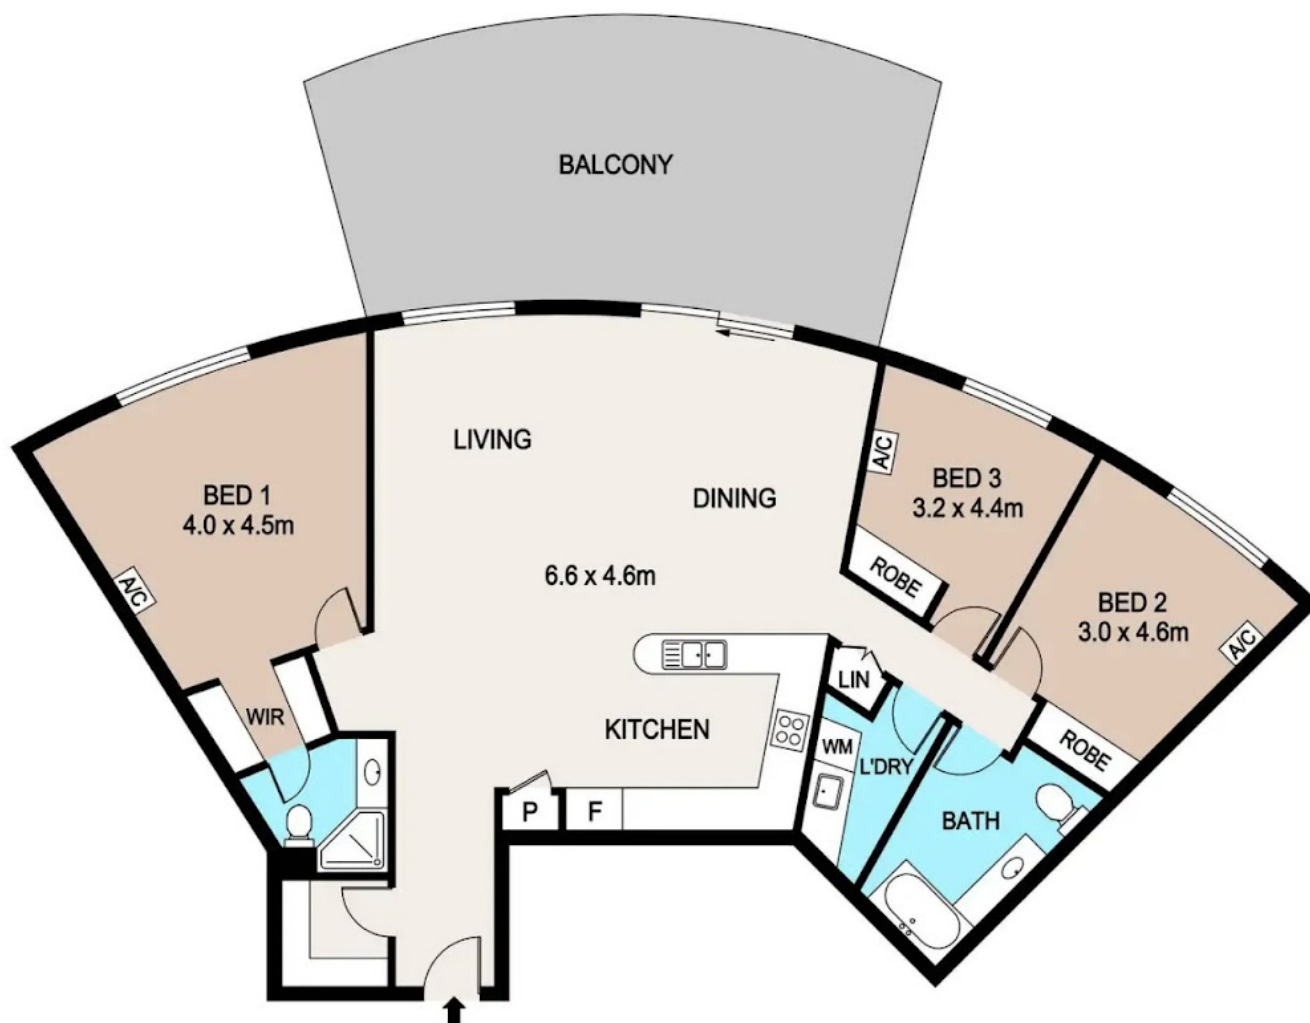

18/1 DALY STREET, LARRAKEYAH, NT, 0820

Disclaimer: Please note this floor plan is for marketing purposes and is to be used as a guide only. All dimensions are estimates only and may not be exact measurements.