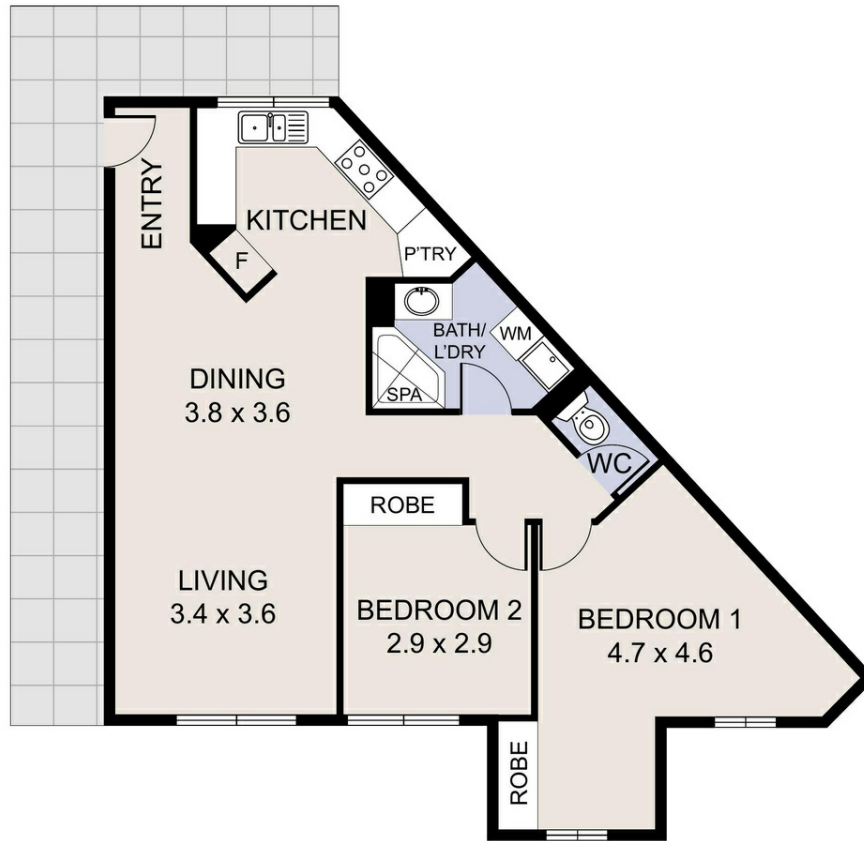

SOLD

THE PERFECT NEW YEAR GIFT TO YOURSELF - 75M2 TWO BEDROOM GROUND FLOOR APARTMENT SUITE IN THIS NESTLED PHILLIP LOCATION

Positioned conveniently at ground level, with no stairs, easy access from the carport, and within close proximity to the hospital, to the shops, ovals, schools, bike trails and walks.

The entrance leads onto the generous kitchen and open plan living and dining, welcoming you and your family with open arms. Freshly painted throughout, with new light fittings and tap fittings. A large master bedroom suite sits quietly at the edge of the hall, along with a second bedroom, separate toilet room and bathroom with shower over the corner bath, laundry and clothes dryer.

I look forward to welcoming you to your new home. I can't wait for you to see it!

Key Features:

- Vacant Possession
- Ground floor position featuring living, dining, kitchen, separate toilet room, bathroom and laundry, and single carport with storage room
- Carpeted, tiled and vinyl flooring
- Two bedrooms with built in robes
- No stairs
- Vertical blinds
- Large kitchen with abundant counter space, under-bench electric oven, electric cooktop, double stainless steel sinks and strainer, and pantry
- Linen joinery and electric hot water
- Ample visitor parking available on the street at the front

2 BED | 1 BATH | 1 CAR

PRICE:
\$440,000

OPEN FOR INSPECTION:
N/A

Stephanie Hendry
0404491413

stephanie@thepropertyagents.com.au
www.thepropertyagents.com.au

Disclaimer: Please note this floor plan is for marketing purposes and is to be used as a guide only. All dimensions are estimates only and may not be exact measurements.