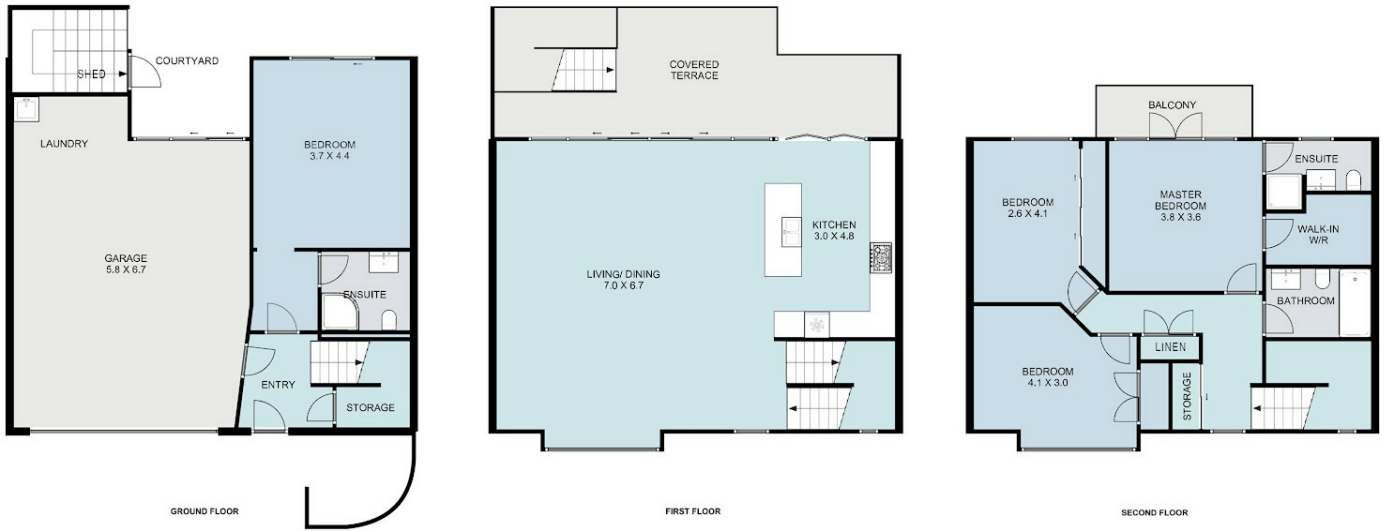

363C Hibiscus Coast Highway,
Orewa

WHILE ALL CARE HAS BEEN TAKEN IN PREPARATION OF THESE DRAWINGS, THESE PLANS ARE FOR MARKETING AND ILLUSTRATIVE PURPOSES ONLY. THESE MEASUREMENTS ARE APPROXIMATE, NO RESPONSIBILITY IS TAKEN FOR ANY ERROR. ANY PROSPECTIVE PURCHASER SHOULD NOT RELY ON THESE DRAWINGS FOR ACCURACY. ALL RIGHTS RESERVED

Disclaimer: Please note this floor plan is for marketing purposes and is to be used as a guide only. All dimensions are estimates only and may not be exact measurements.