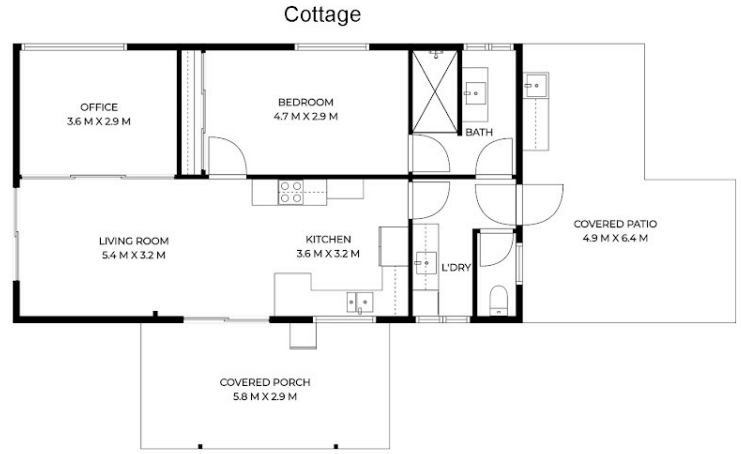

N/A

Vanessa Brunton

0467 448 850

vanessa@vbrealestate.com.au

www.vbrealestate.com.au

43 Houghtons Road, Landers Shoot, QLD, 4555.

3 Bed 2 Bath

House Size: 110m²
 Cottage Size: 115m²
 Block Size: 46,383m²

Measurements Are Calculated By Cubicasa Technology. Deemed Highly Reliable But Not Guaranteed.

Disclaimer: Please note this floor plan is for marketing purposes and is to be used as a guide only. All dimensions are estimates only and may not be exact measurements.