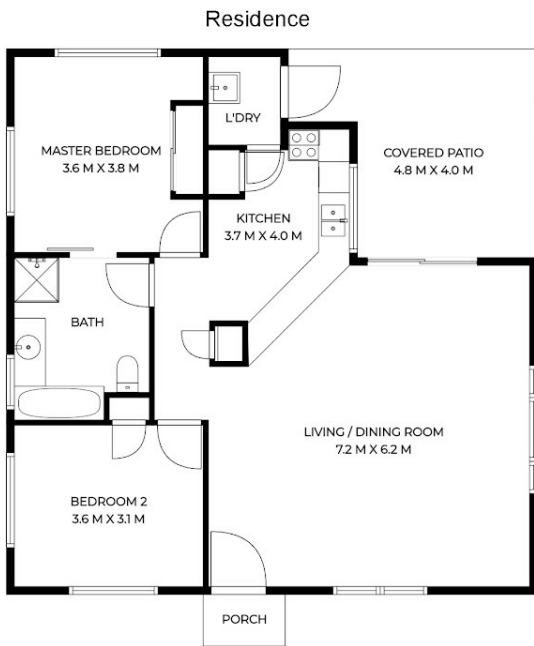

N/A

Vanessa Brunton

0467 448 850

vanessa@vbrealestate.com.au

www.vbrealestate.com.au

43 Houghtons Road, Landers Shoot, QLD, 4555.

3 Bed 2 Bath

House Size: 110m²
 Cottage Size: 115m²
 Block Size: 46,383m²

Measurements Are Calculated By Cubicasa Technology. Deemed Highly Reliable But Not Guaranteed.

Disclaimer: Please note this floor plan is for marketing purposes and is to be used as a guide only. All dimensions are estimates only and may not be exact measurements.