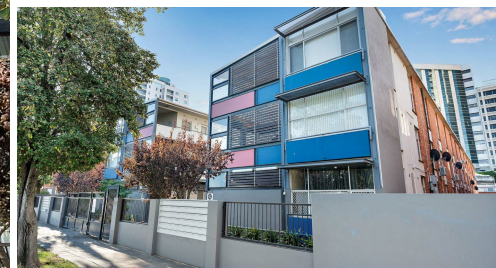

7/122 TERRACE ROAD, PERTH, WA, 6000

FOR SALE

GREAT VALUE HOME IN PERTH CBD!

****Home open 02 MAY 26, Saturday at 12.30pm****
Tenanted property, please allow 3 days notice to access the property. (Unless home open displayed)

Shortage of housing and rent is expensive. Especially in Perth CBD area. This apartment is affordable in Perth CBD area and ideal for new homebuyer, savvy investor or downsizer.

Strategically located in Perth City's of the best executive lifestyle and super convenient to Perth CBD. Nestled on stone throw away from Swan river, Elizabeth Quay, Langley park, cafes, restaurants, main bus port and WACA. where all amenities are ultra conveniently located a few minutes away. From riverside walks, to sporting and music events and overwhelming choices for retail therapy. This one bedroom and 1 bath, will suit FIFO worker, downsizer, first homebuyer and savvy investor. Swan river right in front a short few minutes walk and conveniently being located just minutes from Elizabeth Quay and the footbridge to the Optus Stadium and Crown casino.