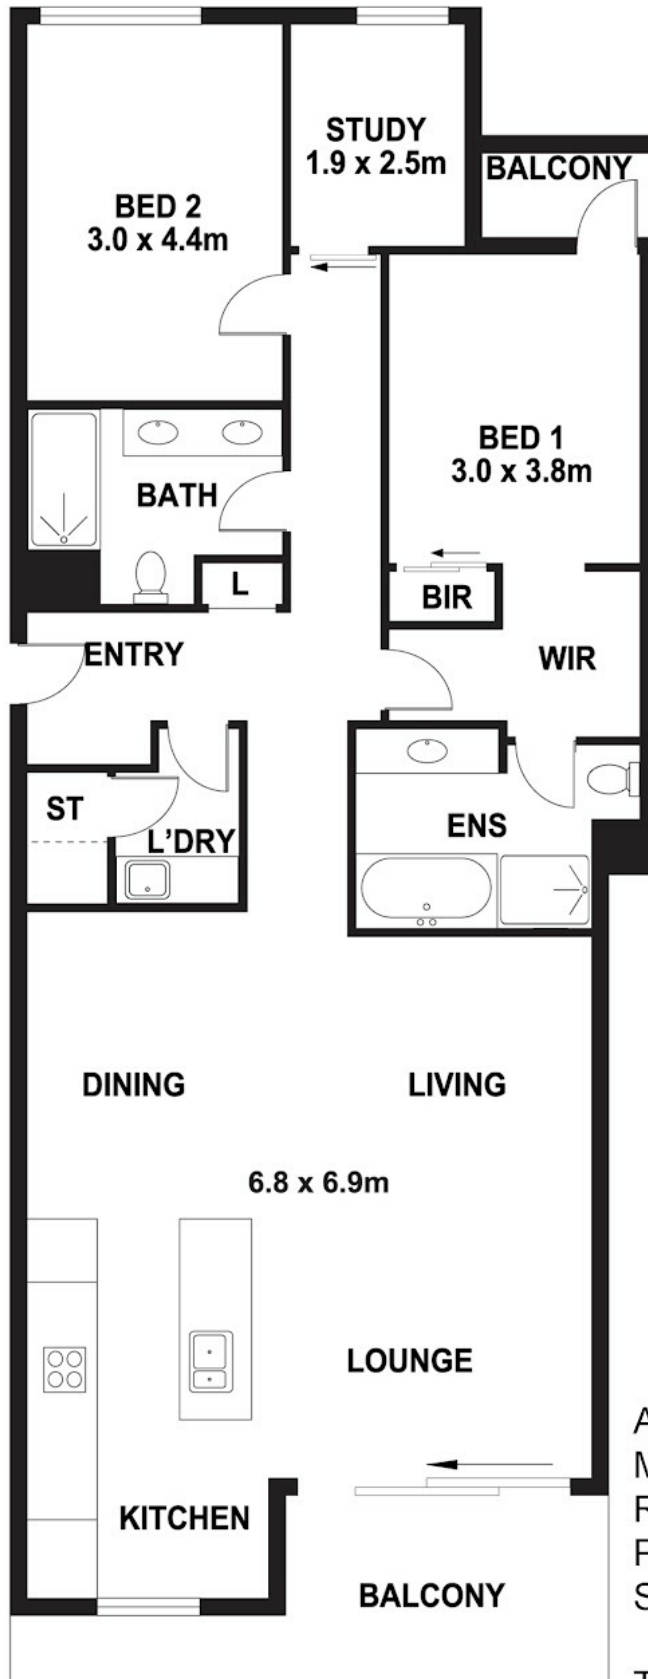

BEDROOMS & STUDY

- Master suite with its own balcony, two separate BIR's, Ensuite with stone top vanity with integrated double sinks, separate bath to shower, floor to ceiling tiling, toilet
- Bedroom Two is Q/S with triple door BIR's
- Study – dedicated office space, would also make a fabulous sewing/craft room or has been utilised as a small bedroom.

BATHROOM & LAUNDRY

- Main bathroom with shower, large stone top vanity with integrated sink, floor to ceiling tiling, toilet
- Full size laundry with additional storage
- Linen cupboard

2 BED | 2 BATH | 2 CAR

PRICE:

UNDER OFFER BY CHLOE LEGGETT | JILL GROVES TEAM

OPEN FOR INSPECTION:

N/A

Chloe Leggett | Jill Groves Team
0426618991

chloeleggett@atrealty.com.au

www.atrealty.com.au

Apartment size - 122m²
 Main Balcony - 14m²
 Rear sml Balcony - 2m²
 Parking spaces - 27m²
 Storeroom - 6m²
 Total Strata - 171m²

Disclaimer: Please note this floor plan is for marketing purposes and is to be used as a guide only. All dimensions are estimates only and may not be exact measurements.