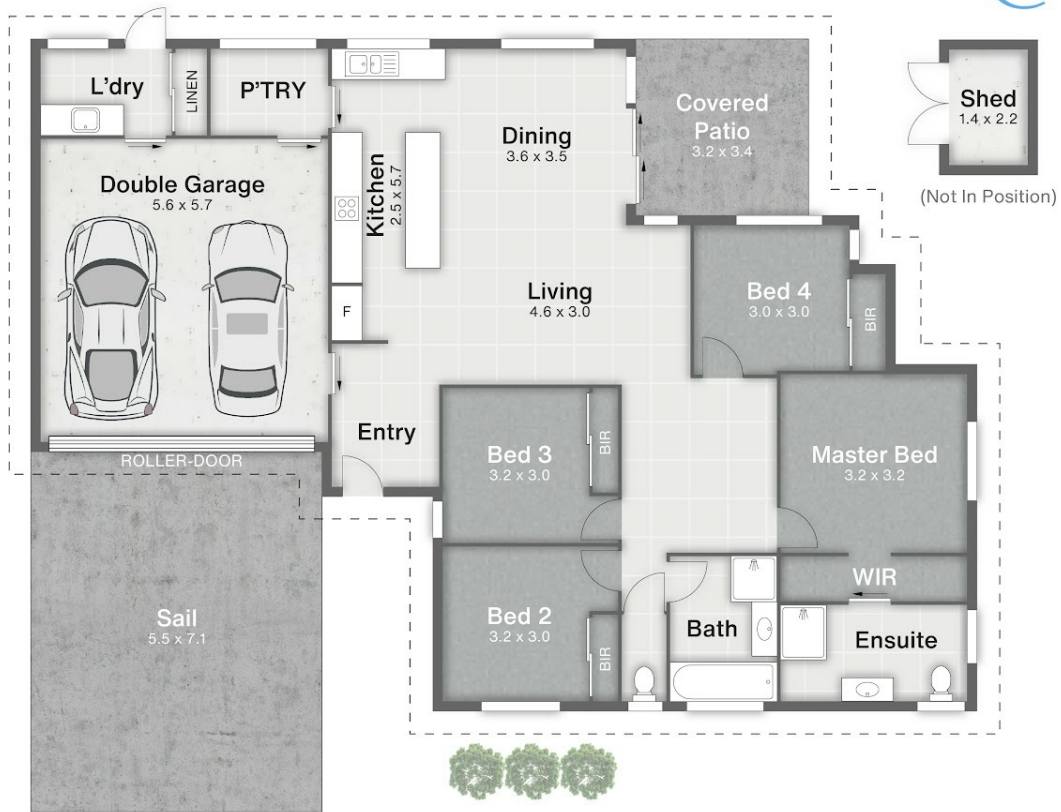

Built in 2022, the home presents beautifully and it has been well maintained, both inside and out.

Featuring 4 built-in bedrooms, the main bed includes a walk-in wardrobe and an ensuite bathroom.

There are air-conditioning units throughout, allowing you to regulate the temperature in every season.

2/12 Sherlock Street **VICTORIA POINT**

4 | 2 | 2 | 174m² | 186m²

All dimensions are approximate; they are subject to errors and inaccuracies and no liability will be accepted. Plans are shown for marketing purposes only.

Disclaimer: Please note this floor plan is for marketing purposes and is to be used as a guide only. All dimensions are estimates only and may not be exact measurements.