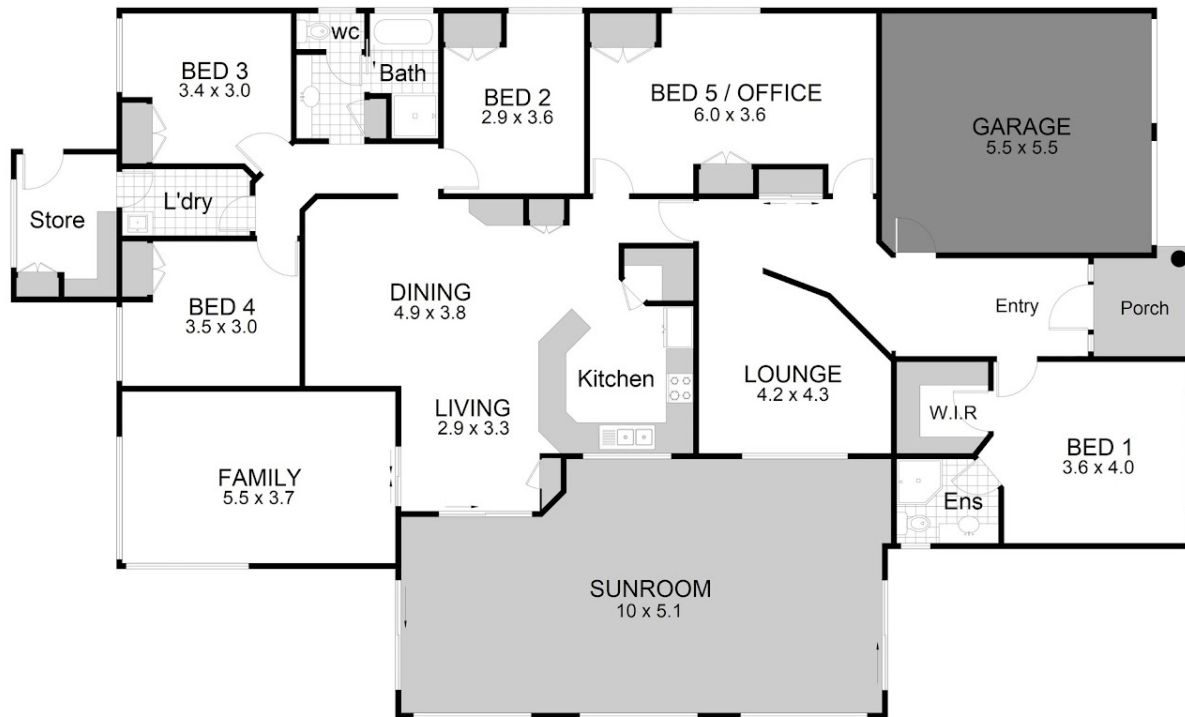

90 Anson Street, Sanctuary Point NSW

Scale is in Metres & indicative only & dimensions are only approximate.
The information contained & gathered herein is we believe from sources to be reliable.
We can not guarantee it's accuracy & persons should rely on their own enquiries.

Disclaimer: Please note this floor plan is for marketing purposes and is to be used as a guide only. All dimensions are estimates only and may not be exact measurements.